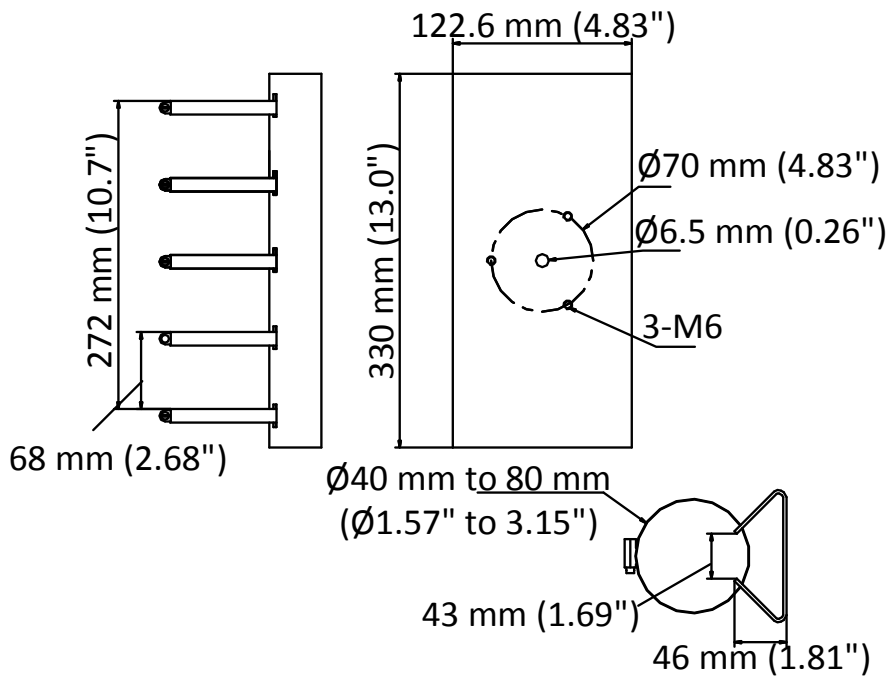

DS-1214-ZJ(FH)-P

Horizontal Pole Mount

Feature

- For horizontal pole mounting
- The clamps are made of stainless steel

Dimension

Available Model

DS-1214-ZJ(FH)-P

Parameter

Model	DS-1214-ZJ(FH)-P
Parameters	Horizontal Pole Mount
Appearance	Platinum grey
Material	Steel
Dimension	122.6 mm × 330 mm × 46 mm (4.83" × 13" × 1.81")
Weight	1.36 kg (3.0 lb.)

Note

- Load capacity of the pole must be at least 3 times as much as the total weight of the camera, and the mount.
- The mount's maximum load capacity is 6 kg (13.23 lb.).