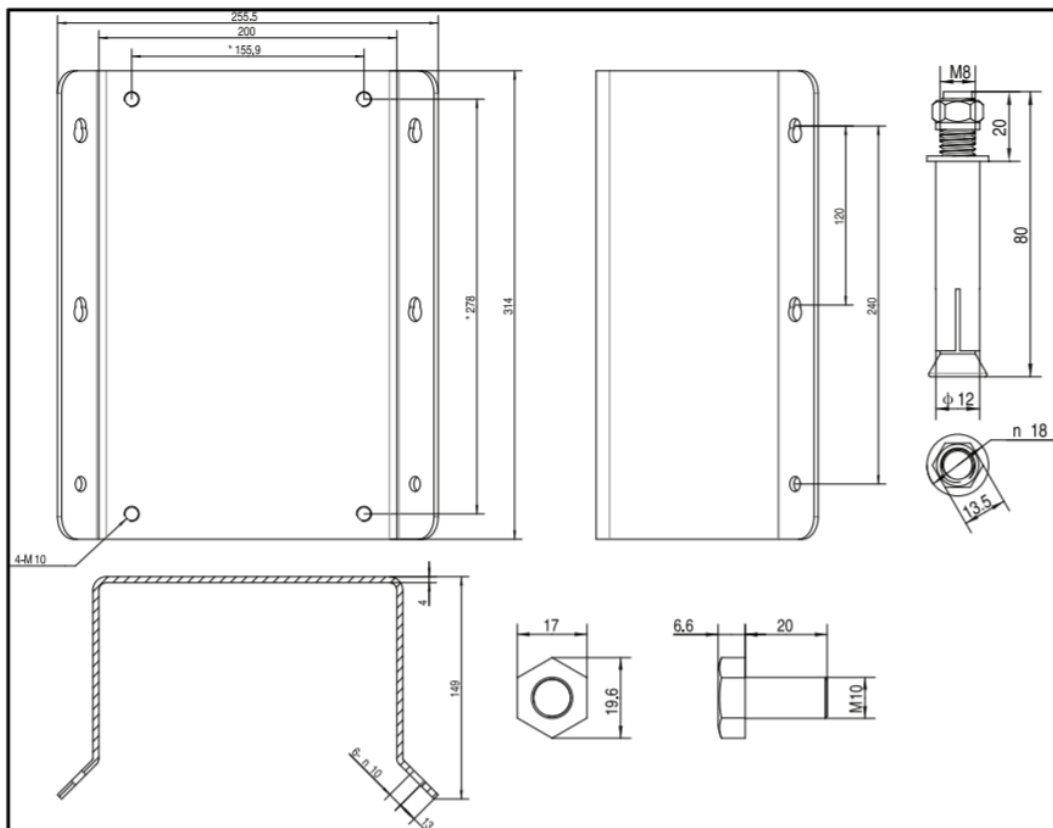

▪ **Specification**

Model		CMPL
Parameters	Description	Long Arm Wall Corner Mount Adapter
	Appearance	Hikvision white
	Material	Aluminum Alloy & Steel
	Dimension	10.06" x 12.36" x 21.51" (255.5 mm x 314 mm x 546.4 mm)
	Weight	18.51 lbs (8396 g)
	Application	Suitable for speed dome wall corner mounting

▪ **Available Model**

CMPL,

▪ **Dimension**