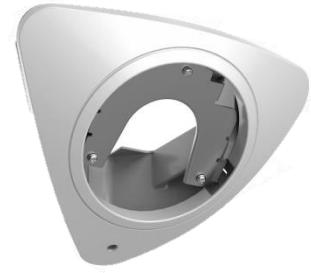

DS-1274ZJ-DM28

Corner Mounting Bracket for Dome Camera

Feature

- Aluminum alloy and plastics material with surface spray treatment
- Bottom outlet and side outlet
- Adjustable installation angle

Dimension

Available Model

DS-1274ZJ-DM28

Parameter

Model	DS-1274ZJ-DM28
Parameters	Corner Mounting Bracket for Dome Camera
Appearance	Hikvision White
Material	Aluminum Alloy and Plastics
Dimension	235.6 mm × 200.6 mm × 96.1 mm (9.27" × 7.89" × 3.78")
Weight	570 g (4.7 lb.)

Note

- The bracket should be installed on the indoor corner.
- The corner must be capable of supporting at least 3 times as much as the total weight of the dome camera and the bracket.
- The bracket's maximum load capacity is 3 KG (6.6 lb.).