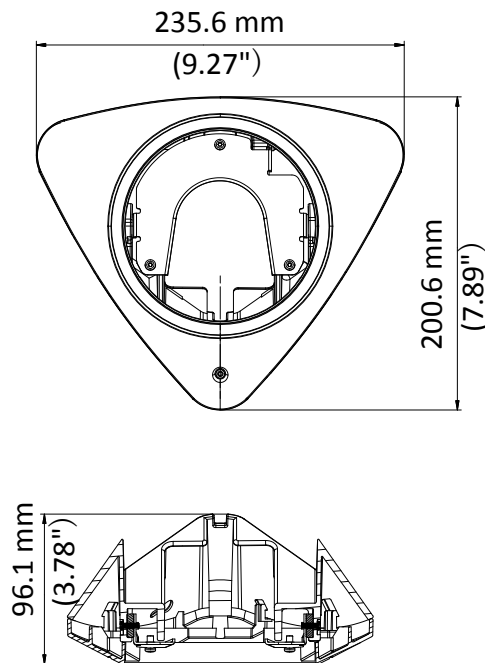

DS-1274ZJ-DM28

Corner Mounting Bracket for Dome Camera

Feature

- Aluminum alloy and plastics material with surface spray treatment
- Bottom outlet and side outlet
- Adjustable installation angle

Dimension

Available Model

DS-1274ZJ-DM28

Parameter

Model	DS-1274ZJ-DM28
Parameters	Corner Mounting Bracket for Dome Camera
Appearance	Hikvision White
Material	Aluminum Alloy and Plastics
Dimension	235.6 mm × 200.6 mm × 96.1 mm (9.27" × 7.89" × 3.78")
Weight	570 g (4.7 lb.)

Note

- The bracket should be installed on the indoor corner.
- The corner must be capable of supporting at least 3 times as much as the total weight of the dome camera and the bracket.
- The bracket's maximum load capacity is 3 KG (6.6 lb.).