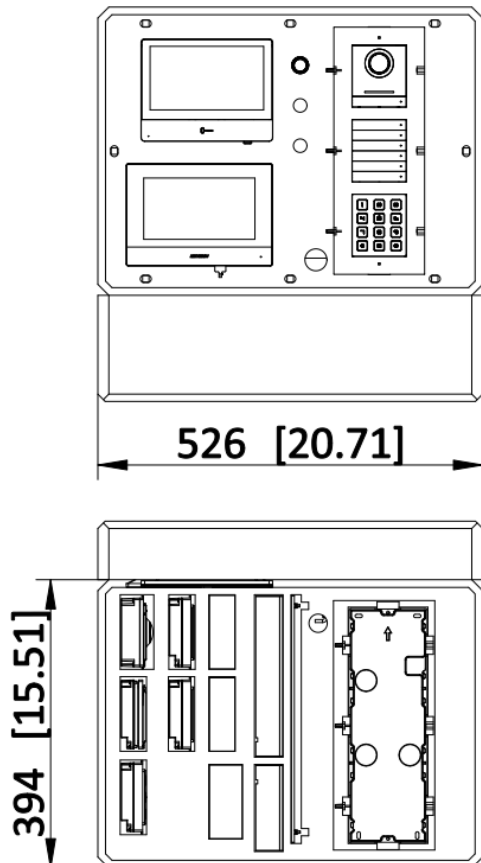

DS-KA01-ZX-10

Demo Kit with 2nd Video Intercom

The IP intercome demo box contains the modular door station and its related modules, such as Nametag, keypad, indicator, indoor station, bracket, etc., which helps to show the Hikvision's intercom system. Suitable scenario: apartment, etc.

- IP video intercom demo case
- Includes DS-KD8003-IME1 × 2, DS-KH8350-WTE1 × 1, DS-KH6320-WTE1 × 1, DS-KD-KK × 1, DS-KD-KP × 1, DS-KD-M × 1, DS-KD-IN × 1, DS-KD-ACW1 × 1, DS-KD-ACW2 × 1, DS-KD-ACW3/Plastic × 2
- Power adapter included in the package (European Standard)

▪ **Available Model**

DS-KA01-ZX-10

▪ **Dimension**

Closed Size
H=225[8.86]

Unit:mm [inch]

▪ **Accessory**

DS-KD8003-IME1

DS-KD-KP/S