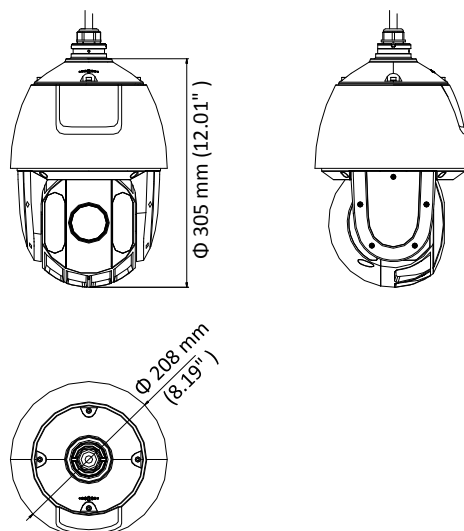

The embedded CMOS chip makes WDR, and real-time 1920 × 1080 resolution possible. With the help of the 32 × optical zoom, and IR cut filter, the camera offers more details over an expansive area.

- 1/2.8" HD progressive scan CMOS
- 1920 × 1080 resolution
- 32× optical zoom, 16× digital zoom
- 120 dB true WDR (Wide Dynamic Range)
- Up to 150 m IR distance
- 3D intelligent positioning
- Switchable TVI/AHD/CVI/CVBS video output

Park Action	Preset /Patrol/Pattern/Pan Scan/Tilt Scan/Panorama Scan/Day Mode/Night Mode/Patrol-d/None
PTZ Position Display	ON/OFF
Preset Freezing	Yes
Scheduled Task	Preset/Patrol/Pattern/Pan Scan/Tilt Scan/Panorama Scan/Day Mode/Night Mode/Zero Calibration/Patrol-d/None
<b>Infrared</b>	
IR Distance	Up to 150 m
IR Intensity	Automatically adjusted depending on the zoom ratio
<b>Input/Output</b>	
Video Output	Switchable TVI/AHD/CVI/CVBS video output, (NTSC or PAL composite, BNC)
Alarm	2 alarm inputs, 1 alarm output
RS-485 Interface	Half-duplex mode Self-adaptive HIKVISION, Pelco-P, Pelco-D protocol
UTC function	UTC protocol (or HIKVISION-C protocol in previous DVR)
<b>General</b>	
Menu Language	English
Power	24 VAC Max. 30 W (IR:10 W)
Working Temperature	-30°C to 65°C (-22°F to 149°F)
Working Humidity	90% or less
Protection Level	IP66 standard (outdoor dome) TVS 4,000 V lightning protection, surge protection and voltage transient protection
Mounting	Various mounting modes optional
Dimension	Φ 208 mm × 305 mm (Φ 8.19" × 12.01")
Weight (approx.)	3.3 kg (7.28 lb.)

## Dimension