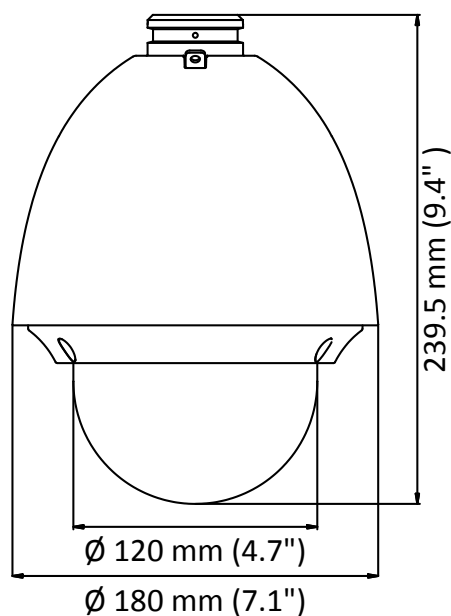

Park Action	Preset/Patrol/Pattern/Pan Scan/Tilt Scan/Panorama Scan/Day Mode/Night Mode/None
PTZ Position Display	ON/OFF
Preset Freezing	Yes
Scheduled Task	Preset/Patrol/Pattern/Pan Scan/Tilt Scan/Panorama Scan/Day Mode/Night Mode/Zero Calibration/None
Input/Output	
Video Output	Switchable TVI/AHD/CVI/CVBS video output, (NTSC or PAL composite, BNC)
Alarm	2 alarm inputs, 1 alarm output
RS-485 Interface	Half-duplex mode Self-adaptive HIKVISION, Pelco-P, Pelco-D protocol
UTC function	UTC protocol (or HIKVISION-C protocol in previous DVR)
General	
Menu Language	English
Power	12 VDC Max. 16 W
Working Temperature	-30° C to 65° C (-22° F to 149° F)
Working Humidity	90% or less
Protection Level	IP66 standard (outdoor dome) TVS 4,000 V lightning protection, surge protection and voltage transient protection
Mounting	Various mounting modes optional
Dimension	∅ 179.4 × 239.5 mm (∅ 7.1" × 9.4")
Weight (approx.)	2 kg (4.41 lb.)

Order Model

DS-2AE4215T-D(E)

Dimension