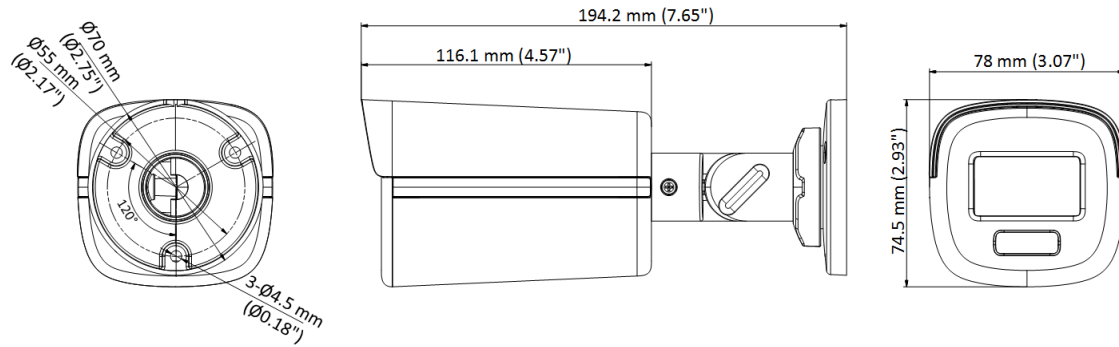

▪ Available Model

DS-2CE12KF3T

▪ Dimension

▪ Accessory

▪ Optional

DS-1280ZJ-XS

Junction box