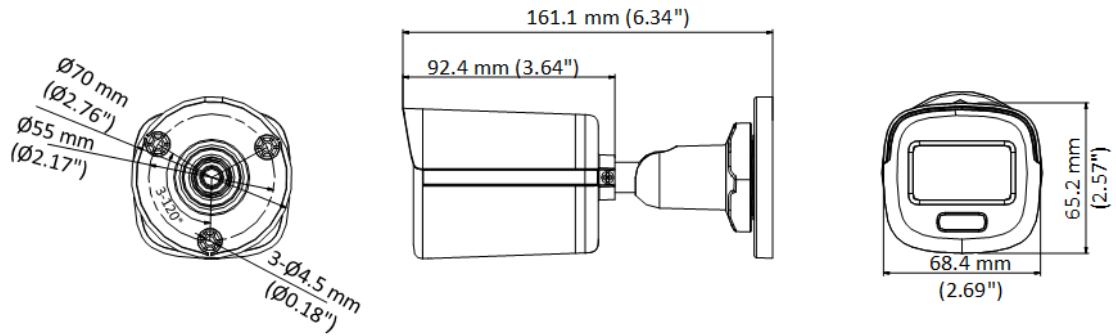

▪ Available Model

DS-2CE10KF3T

▪ Dimension

▪ Accessory

▪ Optional

DS-1280ZJ-XS

Junction box