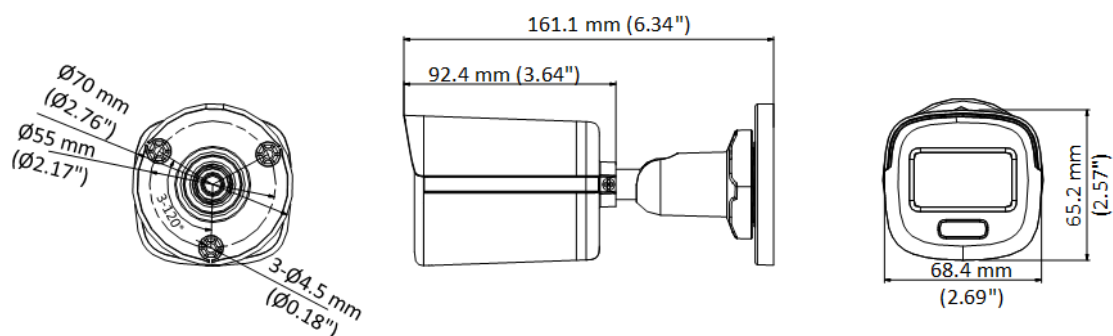

### 4K ColorVu POC Fixed Mini Bullet Camera

- High quality imaging with 8 MP, 3840 × 2160 resolution
- 24/7 color imaging
- Clear imaging against strong back light due to 130 dB true WDR technology
- 3D DNR technology delivers clean and sharp images
- 2.8 mm, 3.6 mm fixed focal lens
- Up to 20 m white light distance for bright night imaging
- Water and dust resistant (IP67)

## ▪ Specification

Specification	
Image Sensor	8 MP CMOS
Signal System	PAL/NTSC
Resolution	3840 (H) × 2160 (V)
Frame Rate	TVI: 8 MP @ 12.5 fps/15 fps, 3K @ 20 fps, 1080P @ 25 fps/30 fps
Min. Illumination	0.0005 Lux@(F1.0, AGC ON), 0 Lux with white light
Shutter Time	PAL: 1/12.5 s to 1/50,000 s; NTSC: 1/15 s to 1/50,000 s
Lens	2.8 mm, 3.6 mm fixed focal lens
Field of View	2.8 mm, horizontal FOV: 110°, vertical FOV: 59°, diagonal FOV: 131° 3.6 mm, horizontal FOV: 93°, vertical FOV: 48°, diagonal FOV: 113°
Lens Mount	M16
Light Alarm	Solid Light Alarm (White Light)
Day & Night	Color
WDR (Wide Dynamic Range)	≥130 dB
Angle Adjustment	Pan: 0° to 360°, Tilt: 0° to 90°, Rotation: 0° to 360°
Menu	
White Light	Auto/Off
Image Mode	STD/HIGH-SAT/HIGHLIGHT
AGC	Yes
Day/Night Mode	Color
White Balance	Auto/Manual
AE (Auto Exposure) Mode	WDR, BLC, HLC, Global, HLS
Privacy Mask	4 programmable privacy masks
Motion Detection	4 programmable motion areas
Noise Reduction	3D DNR/2D DNR
Language	English
Function	Brightness, Contrast, Mirror, Sharpness, Anti-Banding, Smart Light
Interface	
Video Output	1 HD analog output
General	
Operating Conditions	-40°C to 60°C (-40°F to 140°F), Humidity: 90% or less (non-condensing)
Power Supply	12 VDC ± 25%/PoC.at <i>*You are recommended to use one power adapter for one camera, and use 2-pin power supply for long-distance power supply.</i>
Consumption	Max. 3.6 W
Protection Level	IP67
Material	Metal
White Light Range	Up to 20 m
Communication	HIKVISION-C
Dimension	161.1 mm × 70 mm × 70 mm (6.34" × 2.76" × 2.76")
Weight	Approx. 443.5 g (0.98 lb.)

## ▪ Dimension