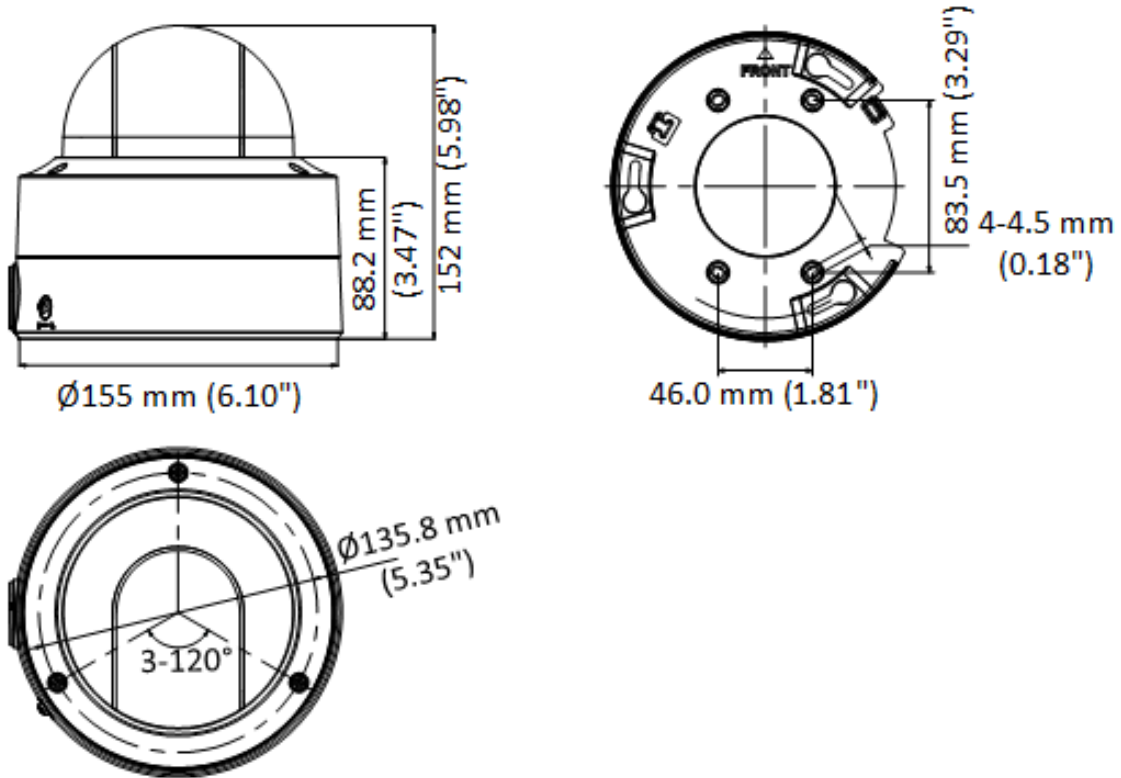

▪ **Dimension**

▪ **Accessory**

▪ **Optional**

DS-1476ZJ-SUS Corner Mount	DS-1475ZJ-SUS Vertical Pole Mount	DS-1471ZJ-155 Pendant Mount	DS-1473ZJ-155B Wall Mount	DS-1473ZJ-155 Wall Mount