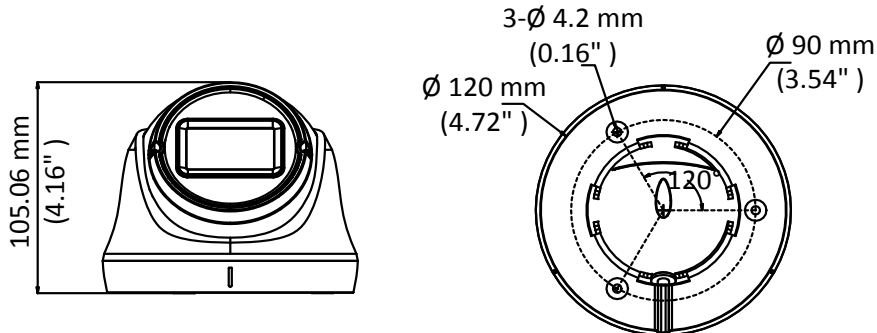

HWT-T340-VF 4 MP EXIR VF Turret Camera

Key Features

- 4 MP high-performance CMOS
- 2560 × 1440 resolution
- 2.8 mm to 12 mm vari-focal lens
- Day/Night switch
- EXIR 2.0, smart IR, up to 40 m IR distance
- 4 in 1 video output (switchable TVI/AHD/CVI/CVBS)
- IP66

Specifications

Camera	
Image Sensor	4 MP CMOS image sensor
Signal System	PAL/NTSC
Resolution	2560 (H) × 1440 (V)
Min. Illumination	0.01 Lux@(F1.2, AGC ON), 0 Lux with IR
Shutter Time	1/25 (1/30) s to 1/50,000 s
Lens	2.8 mm to 12 mm
Horizontal Field of View	108.4° to 32.6°
Lens Mount	Ø14
Day & Night	IR cut filter
Angle Adjustment	Pan: 0° to 360°, Tilt: 0° to 75°, Rotation: 0° to 360°
Synchronization	Internal synchronization
Video Frame Rate	PAL: 4 MP@12.5fps, 4 MP@25fps, 1080p@25fps NTSC: 4 MP@15fps, 4 MP@30fps, 1080p@30fps
Menu	
AGC	High/Medium/Low/Off
D/N Mode	Auto/Color/BW (Black and White)
BLC	Support
DWDR	Support
Language	English
Functions	Brightness, Sharpness, DNR, Mirror, Smart IR
Interface	
Video Output	1 HD analog output
Switch Button	TVI/AHD/CVI/CVBS
General	
Operating Conditions	-40 °C to 60 °C (-40 °F to 140 °F), Humidity: 90% or less (non-condensation)
Power Supply	12 VDC ±15%
Power Consumption	Max. 5.2 W
Protection Level	IP66
Material	Enclosure: Plastic Main Body: Metal
IR Range	Up to 40 m
Dimensions	Ø 120 mm × 105.06 mm (Ø 4.72" × 4.16")
Weight	450 g (0.99 lb.)

Order Model

HWT-T340-VF

Dimension

Accessories

DS-1273ZJ-130-TRL
Wall Mount

DS-1271ZJ-130-TRL
Pendant Mount

DS-1275ZJ-SUS
Vertical Pole Mount

DS-1276ZJ-SUS
Corner Mount