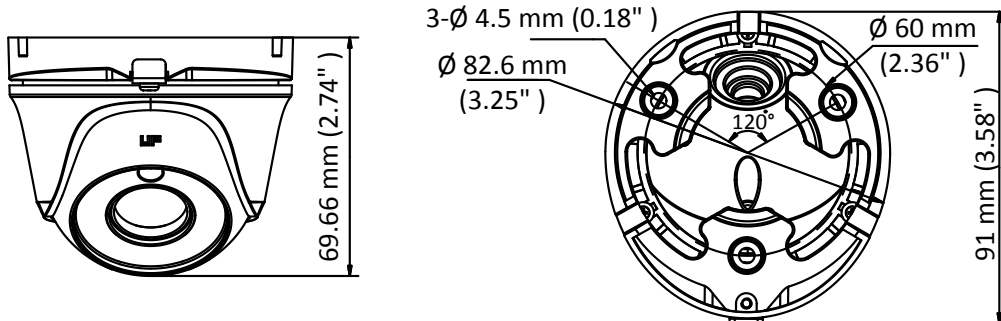

### Key Features

- 4 MP high-performance CMOS
- 2560 × 1440 resolution
- 2.8 mm, 3.6 mm, 6 mm fixed lens
- Day/Night switch
- EXIR 2.0, smart IR, up to 20 m IR distance
- 4 in 1 video output (switchable TVI/AHD/CVI/CVBS)
- IP66

## Specifications

<b>Camera</b>	
Image Sensor	4 MP CMOS image sensor
Signal System	PAL/NTSC
Resolution	2560 (H) × 1440 (V)
Min. Illumination	0.01 Lux@(F1.2, AGC ON), 0 Lux with IR
Shutter Time	1/25 (1/30) s to 1/50,000 s
Lens	2.8 mm, 3.6 mm, 6 mm
Horizontal Field of View	100.2° (2.8 mm), 88° (3.6 mm), 56.9° (6 mm)
Lens Mount	M12
Day & Night	IR cut filter
Angle Adjustment	Pan: 0° to 360°, Tilt: 0° to 75°, Rotation: 0° to 360°
Synchronization	Internal synchronization
Video Frame Rate	PAL: 1080p@25fps, 4 MP@25fps NTSC: 1080p@30fps, 4 MP@30fps
<b>Menu</b>	
AGC	High/Medium/Low/Off
D/N Mode	Auto/Color/BW (Black and White)
BLC	Support
DWDR	Support
Language	English
Functions	Brightness, Sharpness, DNR, Mirror, Smart IR
<b>Interface</b>	
Video Output	1 HD analog output
Switch Button	TVI/AHD/CVI/CVBS
<b>General</b>	
Operating Conditions	-40 °C to 60 °C (-40 °F to 140 °F), Humidity: 90% or less (non-condensation)
Power Supply	12 VDC ±15%
Power Consumption	Max. 4 W
Protection Level	IP66
Material	Metal
IR Range	Up to 20 m
Dimensions	∅ 82.6 mm × 69.66 mm (∅ 3.38" × 2.74")
Weight	230 g (0.51 lb.)

## Dimension