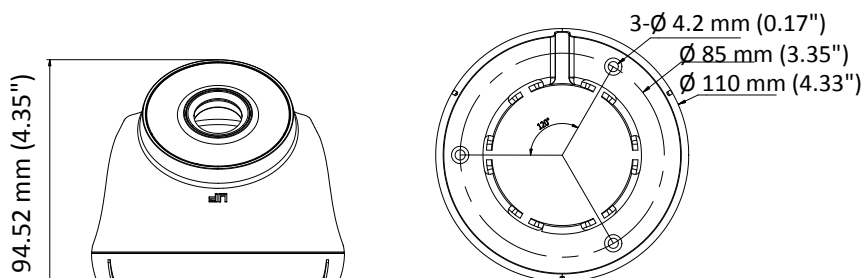

Order Model

HWT-T220-P

Dimension