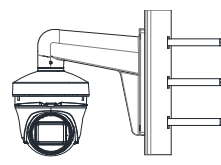

Order Model

HWT-T323-Z

Dimension

Accessories

DS-1273ZJ-130-TRL
Wall Mount

DS-1280ZJ-M
Junction Box

DS-1271ZJ-130-TRL
Pendant Mount

DS-1281ZJ-M
Inclined Ceiling Mount