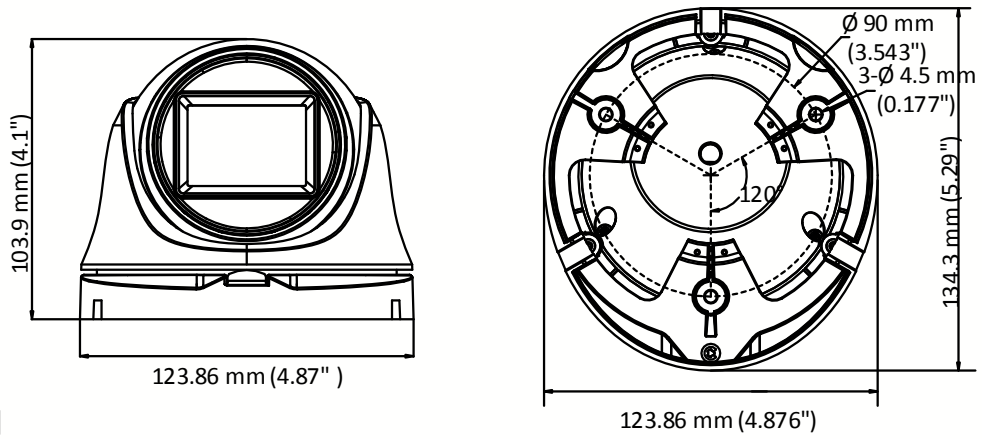

HIKVISION®

HiWatch Series

HWT-T323-Z 2 MP EXIR VF Turret Camera

Key Features

- 2 MP high-performance CMOS
- Ultra low light
- 1920 × 1080 resolution
- 2.7 mm to 13.5 mm vari-focal lens
- OSD menu, 3D DNR, 120 dB true WDR, day/night switch
- EXIR 2.0, smart IR, up to 70 m IR distance
- 4 in 1 video output (switchable TVI/AHD/CVI/CVBS)
- IP66

www.hikvision.com

Specifications

Camera	
Image Sensor	2 MP CMOS image sensor
Signal System	PAL/NTSC
Video Frame Rate	PAL: 1080p@25fps NTSC: 1080p@30fps
Min. Illumination	0.005 Lux@(F1.2, AGC ON), 0 Lux with IR
Shutter Time	PAL: 1/25 s to 1/50, 000 s NTSC: 1/30 s to 1/50, 000 s
Lens	2.7 mm to 13.5 mm
Horizontal Field of View	102.4° to 31°
Lens Mount	Ø14
Day & Night	IR cut filter
Angle Adjustment	Pan: 0° to 360°, Tilt: 0° to 75°, Rotation: 0° to 360°
Synchronization	Internal synchronization
WDR (Wide Dynamic Range)	120 dB
Menu	
AGC	High/Medium/Low
D/N Mode	Auto/Color/BW (Black and White)
HLC	Support
BLC	Support
WDR	Support
Language	English
Functions	Brightness, Sharpness, 3D DNR, Mirror, Smart IR
Interface	
Video Output	1 HD analog output
Switch Button	TVI/AHD/CVI/CVBS
General	
Operating Conditions	-40 °C to 60 °C (-40 °F to 140 °F), Humidity: 90% or less (non-condensation)
Power Supply	12 VDC ±25%
Power Consumption	Max. 7.7 W
Protection Level	IP66
Material	Metal
IR Range	Up to 70 m
Dimensions	Ø 123.86 mm × 103.9 mm (Ø 4.87" × 4.1")
Weight	Approx. 606 g (1.34 lb.)

Order Model

HWT-T323-Z

Dimension

Accessories

DS-1273ZJ-130-TRL
Wall Mount

DS-1280ZJ-M
Junction Box

DS-1271ZJ-130-TRL
Pendant Mount

DS-1281ZJ-M
Inclined Ceiling Mount