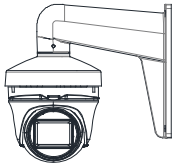

www.hikvision.com

Specifications

Camera	
Image Sensor	2 MP CMOS image sensor
Signal System	PAL/NTSC
Video Frame Rate	PAL: 1080p@25fps NTSC: 1080p@30fps
Min. Illumination	0.005 Lux@(F1.2, AGC ON), 0 Lux with IR
Shutter Time	PAL: 1/25 s to 1/50, 000 s NTSC: 1/30 s to 1/50, 000 s
Lens	2.7 mm to 13.5 mm
Horizontal Field of View	102.4° to 31°
Lens Mount	Ø14
Day & Night	IR cut filter
Angle Adjustment	Pan: 0° to 360°, Tilt: 0° to 75°, Rotation: 0° to 360°
Synchronization	Internal synchronization
WDR (Wide Dynamic Range)	120 dB
Menu	
AGC	High/Medium/Low
D/N Mode	Auto/Color/BW (Black and White)
HLC	Support
BLC	Support
WDR	Support
Language	English
Functions	Brightness, Sharpness, 3D DNR, Mirror, Smart IR
Interface	
Video Output	1 HD analog output
Switch Button	TVI/AHD/CVI/CVBS
General	
Operating Conditions	-40 °C to 60 °C (-40 °F to 140 °F), Humidity: 90% or less (non-condensation)
Power Supply	12 VDC ±25%
Power Consumption	Max. 7.7 W
Protection Level	IP66
Material	Metal
IR Range	Up to 70 m
Dimensions	Ø 123.86 mm × 103.9 mm (Ø 4.87" × 4.1")
Weight	Approx. 606 g (1.34 lb.)

Order Model

HWT-T323-Z

Dimension

Accessories

DS-1273ZJ-130-TRL
Wall Mount

DS-1280ZJ-M
Junction Box

DS-1271ZJ-130-TRL
Pendant Mount

DS-1281ZJ-M
Inclined Ceiling Mount