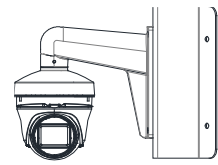

DS-1276ZJ-SUS
Corner Mount