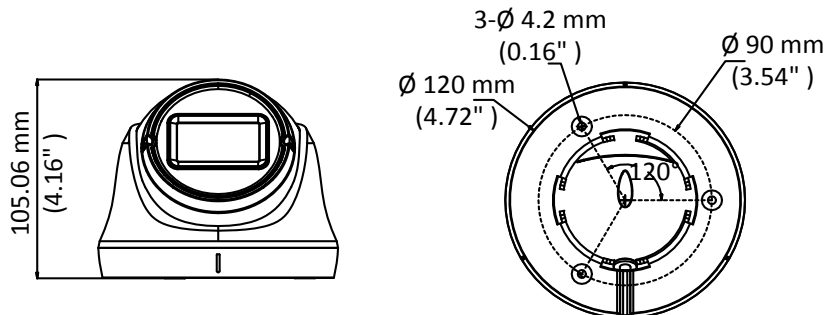

HWT-T320-VF 2 MP EXIR VF Turret Camera

Key Features

- 2 MP high-performance CMOS
- 1920 × 1080 resolution
- 2.8 mm to 12 mm varifocal lens
- Day/Night switch
- EXIR 2.0, smart IR, up to 40 m IR distance
- 4 in 1 video output (switchable TVI/AHD/CVI/CVBS)
- IP66

Specifications

Camera	
Image Sensor	2 MP CMOS image sensor
Signal System	PAL/NTSC
Resolution	1920 (H) × 1080 (V)
Min. Illumination	0.01 Lux@(F1.2, AGC ON), 0 Lux with IR
Shutter Time	1/25 (1/30) s to 1/50,000 s
Lens	2.8 mm to 12 mm
Horizontal Field of View	111.5° to 33.4°
Lens Mount	Ø14
Day & Night	IR cut filter
Angle Adjustment	Pan: 0° to 360°, Tilt: 0° to 75°, Rotation: 0° to 360°
Synchronization	Internal synchronization
Video Frame Rate	PAL:1080p@25fps NTSC: 1080p@30fps
Menu	
AGC	High/Medium/Low/Off
D/N Mode	Auto/Color/BW (Black and White)
BLC	Support
DWDR	Support
Language	English
Functions	Brightness, Sharpness, DNR, Mirror, Smart IR
Interface	
Video Output	1 HD analog output
Switch Button	TVI/AHD/CVI/CVBS
General	
Operating Conditions	-40 °C to 60 °C (-40 °F to 140 °F), Humidity: 90% or less (non-condensation)
Power Supply	12 VDC ± 15%
Power Consumption	Max. 5 W
Protection Level	IP66
Material	Enclosure: Plastic Main Body: Metal
IR Range	Up to 40 m
Dimensions	Ø 120 mm × 105.06 mm (Ø 4.72" × 4.16")
Weight	450 g (0.99 lb.)

Order Model

HWT-T320-VF

Dimension

Accessories

DS-1273ZJ-130-TRL
Wall Mount

DS-1271ZJ-130-TRL
Pendant Mount

DS-1275ZJ-SUS
Vertical Pole Mount

DS-1276ZJ-SUS
Corner Mount