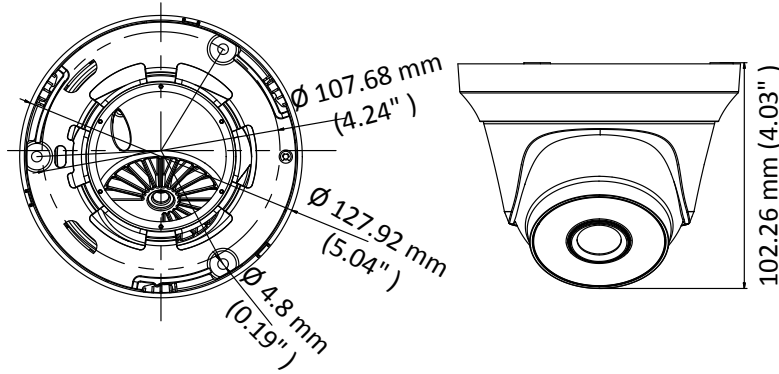

HWT-T210-M 1 MP EXIR Turret Camera

Key Features

- 1 MP high-performance CMOS
- 1280 × 720 resolution
- 2.8 mm, 3.6 mm, 6 mm fixed lens
- Day/Night switch
- EXIR 2.0, smart IR, up to 40 m IR distance
- 4 in 1 video output (switchable TVI/AHD/CVI/CVBS)
- IP66

Specifications

Camera	
Image Sensor	1 MP CMOS image sensor
Signal System	PAL/NTSC
Resolution	1280 (H) × 720 (V)
Min. Illumination	0.01 Lux@(F1.2, AGC ON), 0 Lux with IR
Shutter Time	1/25 (1/30) s to 1/50,000 s
Lens	2.8 mm, 3.6 mm, 6 mm
Horizontal Field of View	92° (2.8 mm), 70.9° (3.6 mm), 56.7° (6 mm)
Lens Mount	M12
Day & Night	IR cut filter
Angle Adjustment	Pan: 0° to 360°, Tilt: 0° to 75°, Rotation: 0° to 360°
Synchronization	Internal synchronization
Video Frame Rate	PAL: 720p@25fps NTSC: 720p@30fps
Menu	
AGC	High/Medium/Low/Off
D/N Mode	Auto/Color/BW (Black and White)
BLC	Support
DWDR	Support
Language	English, Chinese
Functions	Sharpness, Contrast, Color Gain, DNR
Interface	
Video Output	1 HD analog output
Switch Button	TVI/AHD/CVI/CVBS
General	
Operating Conditions	-40 °C to 60 °C (-40 °F to 140 °F), Humidity: 90% or less (non-condensation)
Power Supply	12 VDC ± 15%
Power Consumption	Max. 4.2 W
Protection Level	IP66
Material	Metal
IR Range	Up to 40 m
Dimensions	∅ 127.92 mm × 102.26 mm (∅ 5.04" × 4.03")
Weight	450 g (0.99 lb.)

Order Model

HWT-T210-M

Dimension

Accessories

DS-1273ZJ-130-TRL
Wall Mount

DS-1275ZJ-SUS
Vertical Pole Mount

DS-1276ZJ-SUS
Corner Mount

DS-1280ZJ-M
Junction Box