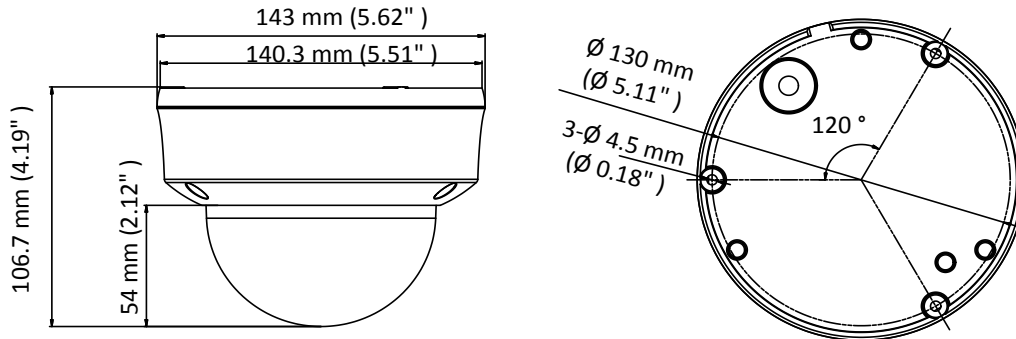

Order Model

HWT-D310-VF

Dimension