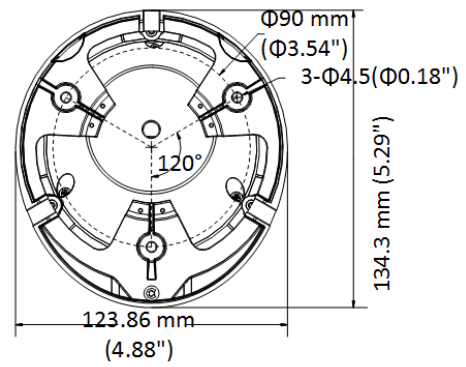

## ▪ Specification

Camera	
Image Sensor	2 MP CMOS
Max. Resolution	1920 (H) × 1080 (V)
Min. Illumination	Color: 0.003 Lux @ (F1.87, AGC ON), 0 Lux with IR
Shutter Time	PAL: 1/25 s to 1/50, 000 s NTSC: 1/30 s to 1/50, 000 s
Day & Night	IR cut filter
Angle Adjustment	Pan: 0° to 360°, Tilt: 0° to 75°, Rotate: 0° to 360°
Signal System	PAL/NTSC
Lens	
Lens Type	2.7 mm to 13.5 mm motorized, auto focus
Focal Length & FOV	103° to 32.1°
Lens Mount	Φ14
Image	
Image Parameters Switch	STD/HIGH-SAT
Image Settings	Brightness, Sharpness, Mirror, Smart IR
Frame Rate	PAL: 1080p@25fps NTSC: 1080p@30fps
Day/Night Mode	Auto/Color/BW (Black and White)
Wide Dynamic Range (WDR)	≥ 130 dB
Image Enhancement	BLC, HLC
White Balance	ATW/MANUAL
AGC	Support
Interface	
Video Output	Switchable TVI/AHD/CVI/CVBS
General	
Material	Metal
Dimension	Φ 134.3 mm × 111.35 mm (Φ 5.29" × 4.38")
Weight	Approx. 605 g (1.33 lb.)
Operating Condition	-40° C to 60° C (-40° F to 140° F), Humidity 90% or less (no condensation)
Communication	Up the coax, Protocol: HIKVISION-C (TVI output)
Language	English
Power Supply	12 VDC ±25%
Consumption	Max. 7.5W,
IR Range	Up to 60 m
Approval	
Protection	IP67

## ▪ Available Model

DS-2CE56D8T-IT3ZF(2.7-13.5mm)

DS-2CE56D8T-IT3ZF(2.7-13.5mm)(GRE)/Grey

▪ **Dimension**

▪ **Accessory**

▪ **Optional**

DS-1275ZJ-SUS(Grey)#UK	DS-1280ZJ-M Junction Box	DS-1275ZJ-SUS Vertical Pole Mount	DS-1276ZJ-SUS Corner Mount	DS-1281ZJ-M Inclined Ceiling Mount
				
<b>DS-1273ZJ-130-TRL Wall Mount</b>				
				