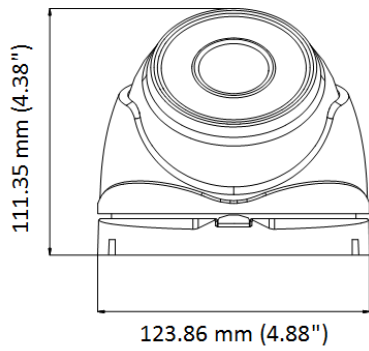

## ▪ Specification

Camera	
Image Sensor	2 MP CMOS
Max. Resolution	1920 (H) × 1080 (V)
Min. Illumination	Color: 0.003 Lux @ (F1.87, AGC ON), 0 Lux with IR
Shutter Time	PAL: 1/25 s to 1/50, 000 s NTSC: 1/30 s to 1/50, 000 s
Day & Night	IR cut filter
Angle Adjustment	Pan: 0° to 360°, Tilt: 0° to 75°, Rotate: 0° to 360°
Signal System	PAL/NTSC
Lens	
Lens Type	2.7 mm to 13.5 mm motorized, auto focus
Focal Length & FOV	103° to 32.1°
Lens Mount	Φ14
Image	
Image Parameters Switch	STD/HIGH-SAT
Image Settings	Brightness, Sharpness, Mirror, Smart IR
Frame Rate	PAL: 1080p@25fps NTSC: 1080p@30fps
Day/Night Mode	Auto/Color/BW (Black and White)
Wide Dynamic Range (WDR)	≥ 130 dB
Image Enhancement	BLC, HLC
White Balance	ATW/MANUAL
AGC	Support
Interface	
Video Output	Switchable TVI/AHD/CVI/CVBS
General	
Material	Metal
Dimension	Φ 134.3 mm × 111.35 mm (Φ 5.29" × 4.38")
Weight	Approx. 605 g (1.33 lb.)
Operating Condition	-40° C to 60° C (-40° F to 140° F), Humidity 90% or less (no condensation)
Communication	Up the coax, Protocol: HIKVISION-C (TVI output)
Language	English
Power Supply	12 VDC ±25%
Consumption	Max. 7.5W,
IR Range	Up to 60 m
Approval	
Protection	IP67

## ▪ Available Model

DS-2CE56D8T-IT3ZF(2.7-13.5mm)

DS-2CE56D8T-IT3ZF(2.7-13.5mm)(GRE)/Grey

▪ **Dimension**

▪ **Accessory**

▪ **Optional**

DS-1275ZJ-SUS(Grey)#UK	DS-1280ZJ-M Junction Box	DS-1275ZJ-SUS Vertical Pole Mount	DS-1276ZJ-SUS Corner Mount	DS-1281ZJ-M Inclined Ceiling Mount
				
<b>DS-1273ZJ-130-TRL Wall Mount</b>				
				