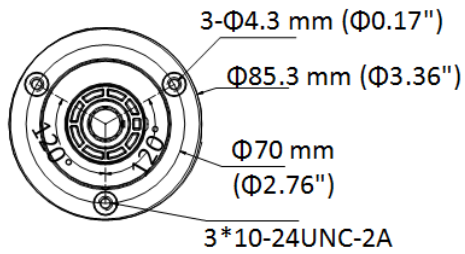

## ▪ Specification

Camera	
Image Sensor	2.0 megapixel progressive scan CMOS
Max. Resolution	1920 (H) × 1080 (V)
Min. Illumination	0.005 Lux @ (F1.87, AGC ON), 0 Lux with IR
Shutter Time	PAL: 1/25 s to 1/50,000 s; NTSC: 1/30 s to 1/50,000 s
Day & Night	IR Cut Filter
Angle Adjustment	Pan: 0 to 360°, Tilt: 0 to 90°, Rotate: 0 to 360°
Signal System	PAL/NTSC
Lens	
Lens Type	2.8 mm to 12 mm motorized vari-focal lens
Focal Length & FOV	32.1° to 103°
Lens Mount	Φ14
Illuminator	
Supplement Light Range	Up to 30 m
Image	
Image Settings	Brightness, Mirror, Smart IR, Sharpness, AGC
Frame Rate	PAL: 1080P@25fps NTSC: 1080P@30fps
Day/Night Mode	Auto/Color/BW (Black and White)
Wide Dynamic Range (WDR)	≥120 dB
Image Enhancement	WDR, BLC
Privacy Mask	4 programmable privacy masks
Noise Reduction	3D DNR
White Balance	Auto/Manual
Interface	
Video Output	1 HD analog output
Event	
Motion Detection	4 programmable motion areas
General	
Power	12 VDC ±25%/PoC.at, max. 8.2 W
Material	Metal
Dimension	92 mm × 89 mm × 269.6 mm (3.62" × 3.5" × 3.34")
Weight	Approx. 900 g (1.98 lb.)
Operating Condition	-40 °C to 60 °C (-40 °F to 140 °F), humidity 90% or less (non-condensing)
Communication	HIKVISION-C
Language	English
Approval	
Protection	IP67

## ▪ Available Model

DS-2CE16D8T-IT3ZE(2.7-13.5mm)

DS-2CE16D8T-IT3ZE(2.8-12mm)(俄分HIKVISION)

DS-2CE16D8T-IT3ZE(2.8-12mm)(NEKLAN)

▪ **Dimension**

▪ **Accessory**

▪ **Optional**

DS-1275ZJ-SUS(Grey)#UK	DS-1280ZJ-S Junction Box	DS-1276ZJ-SUS Corner Mount	DS-1275ZJ-SUS Vertical Pole Mount
			