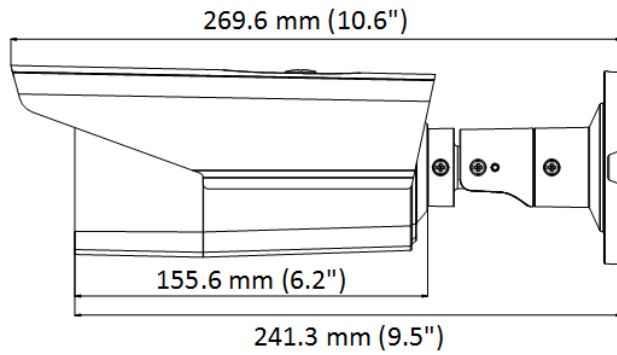

## ▪ Specification

Camera	
Image Sensor	2.0 megapixel progressive scan CMOS
Max. Resolution	1920 (H) × 1080 (V)
Min. Illumination	0.005 Lux @ (F1.87, AGC ON), 0 Lux with IR
Shutter Time	PAL: 1/25 s to 1/50,000 s; NTSC: 1/30 s to 1/50,000 s
Day & Night	IR Cut Filter
Angle Adjustment	Pan: 0 to 360°, Tilt: 0 to 90°, Rotate: 0 to 360°
Signal System	PAL/NTSC
Lens	
Lens Type	2.8 mm to 12 mm motorized vari-focal lens
Focal Length & FOV	32.1° to 103°
Lens Mount	Φ14
Illuminator	
Supplement Light Range	Up to 30 m
Image	
Image Settings	Brightness, Mirror, Smart IR, Sharpness, AGC
Frame Rate	PAL: 1080P@25fps NTSC: 1080P@30fps
Day/Night Mode	Auto/Color/BW (Black and White)
Wide Dynamic Range (WDR)	≥120 dB
Image Enhancement	WDR, BLC
Privacy Mask	4 programmable privacy masks
Noise Reduction	3D DNR
White Balance	Auto/Manual
Interface	
Video Output	1 HD analog output
Event	
Motion Detection	4 programmable motion areas
General	
Power	12 VDC ±25%/PoC.at, max. 8.2 W
Material	Metal
Dimension	92 mm × 89 mm × 269.6 mm (3.62" × 3.5" × 3.34")
Weight	Approx. 900 g (1.98 lb.)
Operating Condition	-40 °C to 60 °C (-40 °F to 140 °F), humidity 90% or less (non-condensing)
Communication	HIKVISION-C
Language	English
Approval	
Protection	IP67

## ▪ Available Model

DS-2CE16D8T-IT3ZE(2.7-13.5mm)

DS-2CE16D8T-IT3ZE(2.8-12mm)(俄分HIKVISION)

DS-2CE16D8T-IT3ZE(2.8-12mm)(NEKLAN)

▪ **Dimension**

▪ **Accessory**

▪ **Optional**

DS-1275ZJ-SUS(Grey)#UK	DS-1280ZJ-S Junction Box	DS-1276ZJ-SUS Corner Mount	DS-1275ZJ-SUS Vertical Pole Mount
			