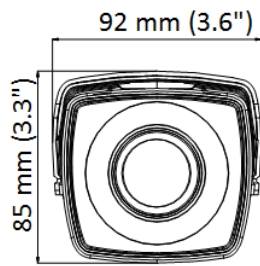

## ▪ Specification

Camera	
Image Sensor	2.0 megapixel progressive scan CMOS
Max. Resolution	1920 (H) × 1080 (V)
Min. Illumination	0.005 Lux @ (F1.87, AGC ON), 0 Lux with IR
Shutter Time	PAL: 1/25 s to 1/50,000 s; NTSC: 1/30 s to 1/50,000 s
Day & Night	IR Cut Filter
Angle Adjustment	Pan: 0 to 360°, Tilt: 0 to 90°, Rotate: 0 to 360°
Signal System	PAL/NTSC
Lens	
Lens Type	2.8 mm to 12 mm motorized vari-focal lens
Focal Length & FOV	32.1° to 103°
Lens Mount	Φ14
Illuminator	
Supplement Light Range	Up to 30 m
Image	
Image Settings	Brightness, Mirror, Smart IR, Sharpness, AGC
Frame Rate	PAL: 1080P@25fps NTSC: 1080P@30fps
Day/Night Mode	Auto/Color/BW (Black and White)
Wide Dynamic Range (WDR)	≥120 dB
Image Enhancement	WDR, BLC
Privacy Mask	4 programmable privacy masks
Noise Reduction	3D DNR
White Balance	Auto/Manual
Interface	
Video Output	1 HD analog output
Event	
Motion Detection	4 programmable motion areas
General	
Power	12 VDC ±25%/PoC.at, max. 8.2 W
Material	Metal
Dimension	92 mm × 89 mm × 269.6 mm (3.62" × 3.5" × 3.34")
Weight	Approx. 900 g (1.98 lb.)
Operating Condition	-40 °C to 60 °C (-40 °F to 140 °F), humidity 90% or less (non-condensing)
Communication	HIKVISION-C
Language	English
Approval	
Protection	IP67

## ▪ Available Model

DS-2CE16D8T-IT3ZE(2.7-13.5mm)

DS-2CE16D8T-IT3ZE(2.8-12mm)(俄分HIKVISION)

DS-2CE16D8T-IT3ZE(2.8-12mm)(NEKLAN)

▪ **Dimension**

▪ **Accessory**

▪ **Optional**

DS-1275ZJ-SUS(Grey)#UK	DS-1280ZJ-S Junction Box	DS-1276ZJ-SUS Corner Mount	DS-1275ZJ-SUS Vertical Pole Mount
			