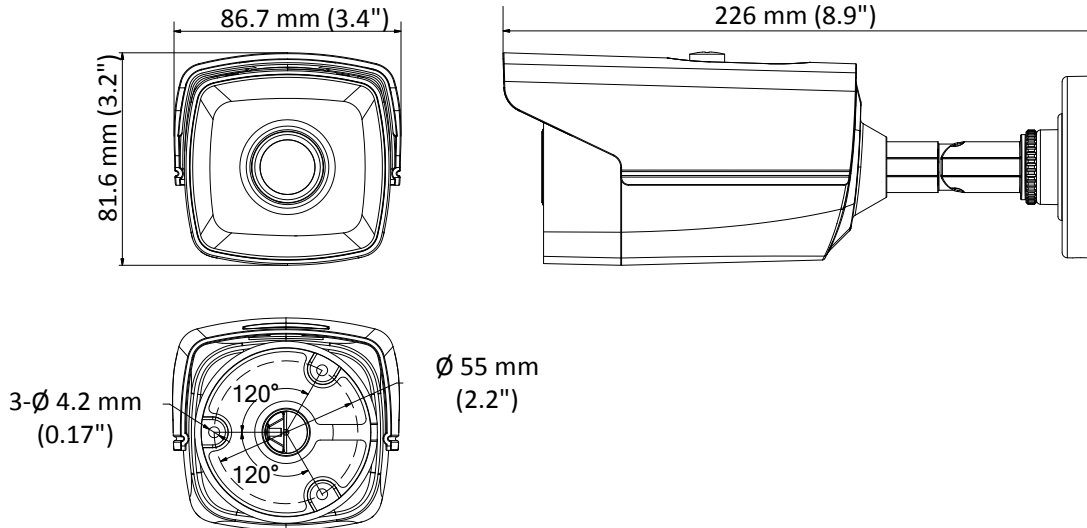

Order Model

DS-2CE16D8T-IT1E

Dimension