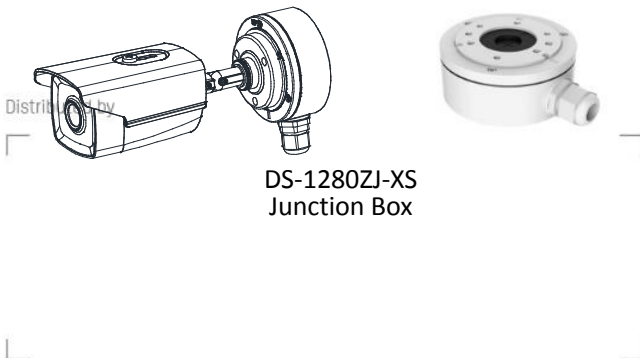

Accessory

HIKVISION®

Headquarters

No.555 Qianmo Road, Binjiang District,
Hangzhou 310051, China
T +86-571-8807-5998
overseasbusiness@hikvision.com

Hikvision USA
T +1-909-895-0400
sales.usa@hikvision.com

Hikvision Australia
T +61-2-8599-4233
salesau@hikvision.com

Hikvision India
T +91-22-28469900
sales@pramahikvision.com

Hikvision Canada
T +1-866-200-6690
sales.canada@hikvision.com

Hikvision Thailand
T +662-275-9949
sales.thailand@hikvision.com

Hikvision Europe
T +31-23-5542770
sales.eu@hikvision.com

Hikvision Italy
T +39-0438-6902
info.it@hikvision.com

Hikvision Brazil
T +55 11 3318-0050
Latam.support@hikvision.com

Hikvision Turkey
T +90 (216)521 7070- 7074
sales.tr@hikvision.com

Hikvision Malaysia
T +601-7652-2413
sales.my@hikvision.com

Hikvision UK & Ireland
T +01628-902140
sales.uk@hikvision.com

Hikvision South Africa
Tel: +27 (0) 0351172
sale.africa@hikvision.com

Hikvision France
T +33(0)1-85-330-450
info.fr@hikvision.com

Hikvision Kazakhstan
T +7-727-9730667
nikia.panfilov@hikvision.ru

Hikvision Vietnam
T +84-974270888
sales.vt@hikvision.com

Hikvision UAE
T +971-4-4432090
salesme@hikvision.com

Hikvision Singapore
T +65-6684-4718
sg@hikvision.com

Hikvision Spain
T +34-91-737-16-55
info.es@hikvision.com

Hikvision Tashkent
T +99-87-1238-9438
uzb@hikvision.ru

Hikvision Hong Kong
T +852-2151-1761
info.hk@hikvision.com

Hikvision Russia
T +7-495-669-67-99
saleru@hikvision.com

Hikvision Korea
T +82-(0)31-731-8817
sales.korea@hikvision.com

Hikvision Poland
T +48-22-460-01-50
info.pl@hikvision.com

Hikvision Indonesia
T +62-21-2933759
Sales.Indonesia@hikvision.com

Hikvision Colombia
sales.colombia@hikvision.com