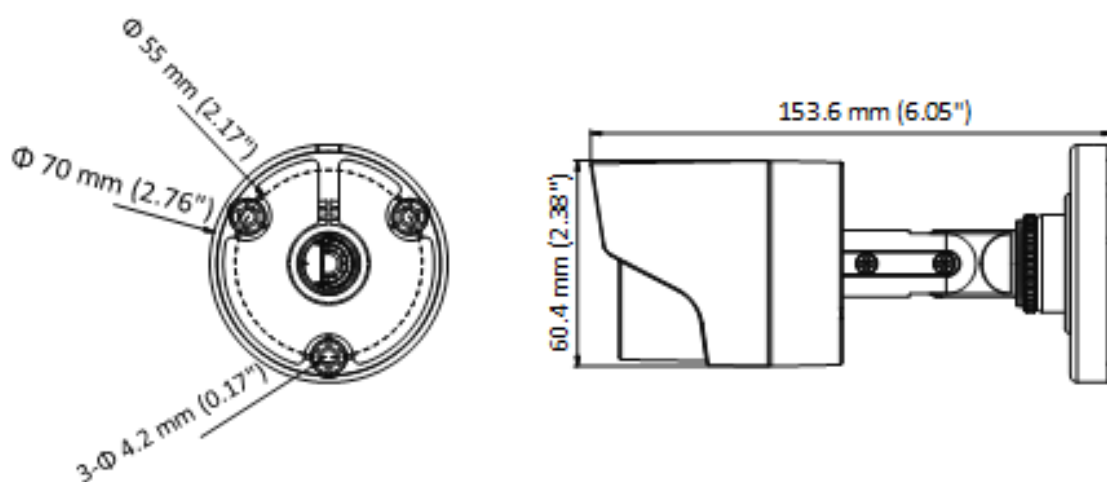

DS-2CE16D0T-IPF(2.8mm)(UZB)
DS-2CE16D0T-IPF(3.6mm)(UZB)
DS-2CE16D0T-IPF(3.6mm)(HAWK VISION)
DS-2CE16D0T-IPF(2.8mm)(HAWK VISION)
DS-2CE16D0T-IPF(2.8mm)(LA STD)/P
DS-2CE16D0T-IPF(2.8mm)(CHI)

▪ Dimension

▪ Accessory

▪ Optional

DS-1280ZJ-XS
Junction Box