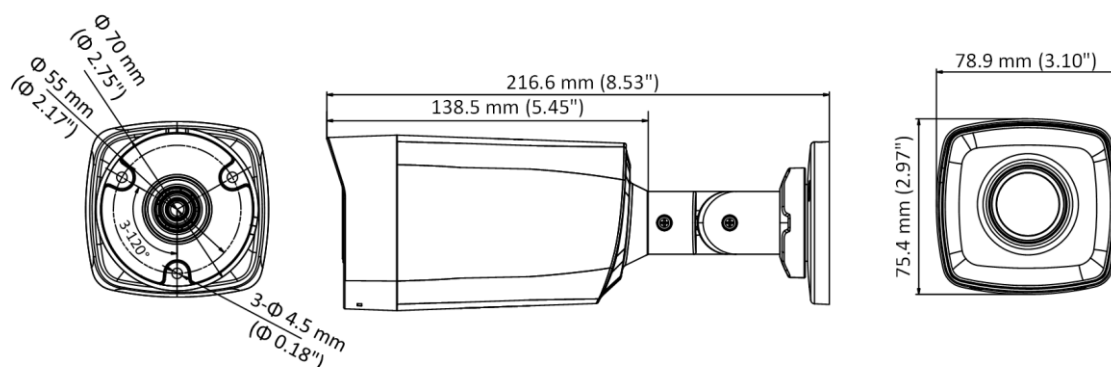

▪ Specification

Camera	
Image Sensor	2 MP CMOS
Signal System	PAL/NTSC
Frame Rate	TVI: 1080P@30fps, 1080P@25fps CVI: 1080P@30fps, 1080P@25fps AHD: 1080P@30fps, 1080P@25fps CVBS: PAL/NTSC
Resolution	1920 (H) × 1080 (V)
Min. illumination	0.01 Lux @ (F1.2, AGC ON), 0 Lux with IR
Shutter Time	PAL: 1/25 s to 1/50,000 s NTSC: 1/30 s to 1/50,000 s
Lens	2.8 mm, 3.6 mm, 6 mm fixed lens
Horizontal Field of View	2.8 mm, horizontal FOV: 101°, vertical FOV: 60°, diagonal FOV: 122° 3.6 mm, horizontal FOV: 79.6°, vertical FOV: 43.5°, diagonal FOV: 93.7° 6 mm, horizontal FOV: 51.9°, vertical FOV: 30°, diagonal FOV: 58.8°
Lens Mount	M12
Day & Night	ICR
WDR (Wide Dynamic Range)	Digital WDR
Angle Adjustment	Pan: 0 to 360°, Tilt: 0 to 180°, Rotation: 0 to 360°
Menu	
Image Mode	STD/HIGH-SAT
AGC	Yes
Day/Night Mode	Auto/Color/BW (Black and White)
White Balance	Auto/Manual
AE (Auto Exposure) Mode	DWDR/BLC/HLC/Global
Language	English
Functions	Brightness, Sharpness, Smart IR
2D DNR	Yes
Interface	
Video Output	Switchable TVI/AHD/CVI/CVBS
General	
Operating Condition	-40 °C to 60 °C (-40 °F to 140 °F), humidity: 90% or less (non-condensation)
Power Supply	12 VDC ± 25%
Power Consumption	Max. 2.2 W
Protection Level	IP67
Material	Front Cover: Metal Main Body: Plastic
IR Range	Up to 30 m
Communication	HIKVISION-C
Dimensions	78.9 mm × 75.4 mm × 216.6 mm (3.10" × 2.97" × 8.53")
Weight	Approx. 320 g (0.71 lb.)

▪ Dimension