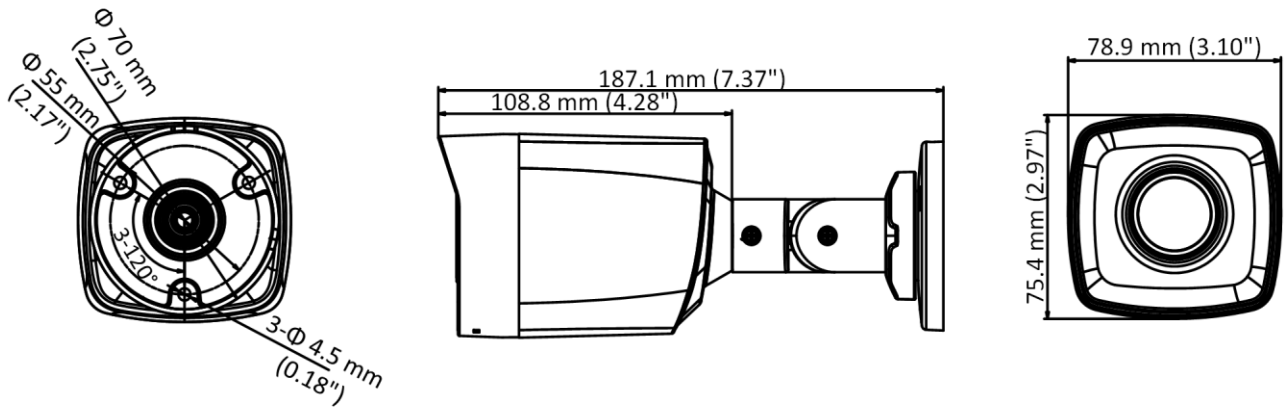

DS-2CE16D0T-IT1F (C) 2 MP Camera

- 2 MP, 1920 × 1080 resolution
- 2.8 mm, 3.6 mm, 6 mm fixed lens
- 4 in 1 video output (switchable TVI/AHD/CVI/CVBS)
- Smart IR, up to 30 m IR distance
- IP67

Specification

Camera	
Image Sensor	2 MP CMOS
Signal System	PAL/NTSC
Resolution	1920 (H) × 1080 (V)
Frame Rate	TVI: 1080P@30fps, 1080P@25fps CVI: 1080P@30fps, 1080P@25fps AHD: 1080P@30fps, 1080P@25fps CVBS: PAL/NTSC
Min. illumination	0.01 Lux@(F1.2, AGC ON), 0 Lux with IR
Shutter Time	PAL: 1/25 s to 1/50, 000 s NTSC: 1/30 s to 1/50, 000 s
Lens	2.8 mm, 3.6 mm, 6 mm fixed lens
Field of View	2.8 mm, horizontal FOV: 101°, vertical FOV: 60°, diagonal FOV: 122° 3.6 mm, horizontal FOV: 79.6°, vertical FOV: 43.5°, diagonal FOV: 93.7° 6 mm, horizontal FOV: 51.9°, vertical FOV: 30°, diagonal FOV: 58.8°
Lens Mount	M12
Day & Night	ICR
WDR (Wide Dynamic Range)	Digital WDR
Angle Adjustment	Pan: 0 to 360°, Tilt: 0 to 180°, Rotation: 0 to 360°
Menu	
Image Mode	STD/HIGH-SAT
AGC	Yes
Day/Night Mode	Auto/Color/BW (Black and White)
White Balance	Auto/Manual
AE (Auto Exposure) Mode	DWDR/BLC/HLC/Global
Noise Reduction	2D DNR
Language	English
Function	Brightness, Sharpness, Smart IR
Interface	
Video Output	Switchable TVI/AHD/CVI/CVBS
General	
Operating Conditions	-40 °C to 60 °C (-40 °F to 140 °F), humidity 90% or less (non-condensing)
Power Supply	12 VDC ± 25%
Power Consumption	Max. 2.2 W
Protection Level	IP67
Material	Front Cover: Metal Main Body: Plastic
IR Range	Up to 30 m
Communication	HIKVISION-C
Dimensions	75.4 mm × 78.9 mm × 187.1 mm (2.97" × 3.10" × 7.37")

Weight

Approx. 305 g (0.67 lb.)

Available Model

DS-2CE16D0T-IT1F (C)

Dimension**Accessory****DS-1280ZJ-XS
Junction Box**

Distributed by

**HIKVISION®****Headquarters**

No.555 Qianmo Road, Binjiang District,
Hangzhou 310051, China
T +86-571-8807-5998
overseasbusiness@hikvision.com