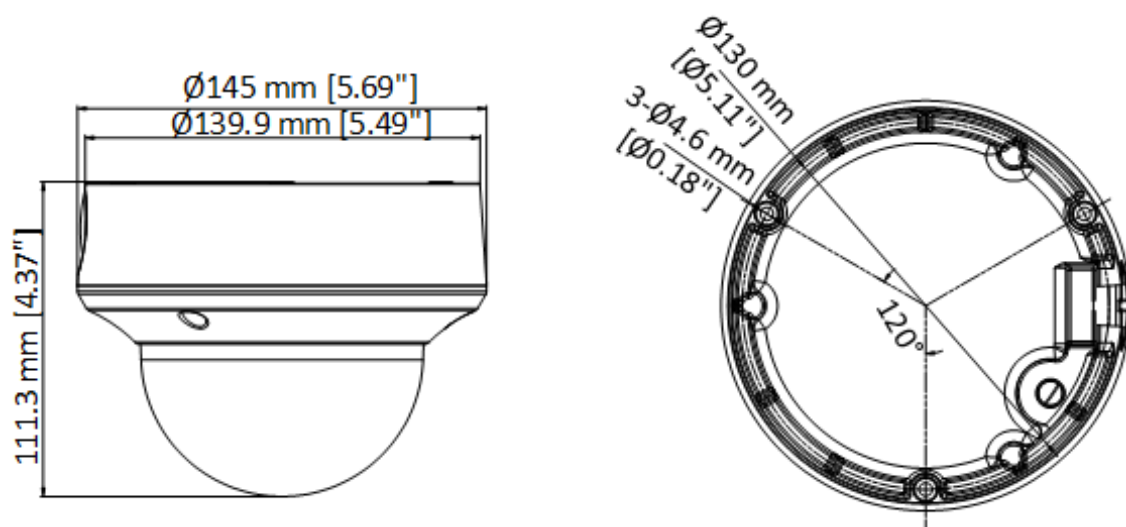

▪ Specification

| Camera | |
|--------------------------|---|
| Image Sensor | 5 MP CMOS |
| Signal System | PAL/NTSC |
| Resolution | 2560 (H) × 1944 (V) |
| Frame Rate | 5 M @ 20 fps, 4 M @ 30 fps, 4 M @ 25 fps, 1080p @ 30 fps, 1080p @ 25 fps |
| Min. Illumination | 0.01 Lux @ (F1.6, AGC ON), 0 Lux with IR |
| Shutter Time | PAL: 1/25 s to 1/50,000 s; NTSC: 1/30 s to 1/50,000 s |
| Lens | 2.7 mm to 13.5 mm motorized varifocal lens |
| Field of View | horizontal FOV: 95° to 26°, vertical FOV: 72° to 20°, diagonal FOV: 126° to 33° |
| Lens Mount | Φ14 |
| Day & Night | IR Cut Filter |
| WDR (Wide Dynamic Range) | Digital WDR |
| Angle Adjustment | Pan: 0° to 355°, Tilt: 0° to 75°, Rotation: 0° to 355° |
| Image | |
| Day/Night Mode | Auto/Color/BW (Black and White) |
| Image Mode | STD/HIGH-SAT |
| AGC | Yes |
| White Balance | Auto/Manual |
| AE (Auto Exposure) Mode | DWDR, BLC, HLC, Global |
| Noise Reduction | 2D DNR |
| Language | English |
| Function | Brightness, Smart IR, Sharpness |
| Interface | |
| Video Output | 1 HD analog output |
| General | |
| IR Range | Up to 40 m |
| Operating Conditions | -40°C to 60°C (-40°F to 140°F), Humidity: 90% or less (non-condensing) |
| Power Supply | 12 VDC±15%/PoC.at *You are recommended to use one power adapter for one camera, and use 2-pin power supply for long-distance power supply. |
| Consumption | Max 7.4 W |
| Protection Level | IP67, IK10 |
| Material | Metal |
| Communication | HIKVISION-C |
| Dimension | Ø145 mm × 111.3 mm (5.69" × 4.37") |
| Weight | Approx. 863 g (1.90 lb.) |

*5 MP Vandal PoC Motorized Varifocal Dome Camera

▪ Available Model

DS-2CE5AH0T-VPIT3ZE(2.7-13.5mm)(C)

▪ Dimension

▪ **Accessory**

▪ **Optional**

| DS-1271ZJ-140-DM45 | DS-1273ZJ-140-DM45 | DS-1276ZJ-SUS Corner Mount | DS-1275ZJ-SUS Vertical Pole Mount | DS-1280ZJ-DM45 Junction Box |
|---|---|---|---|---|
|  |  |  |  |  |
|  |  |  |  |  |
| <p>DS-1281ZJ-DM45</p> | | | | |
|  | | | | |
|  | | | | |