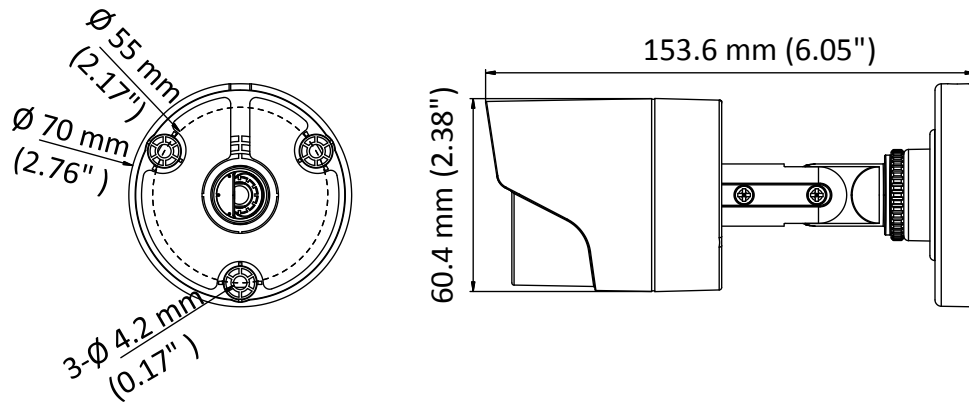

Order Model

DS-2CE16D3T-I3F

Dimension

Accessories

Junction Box

Distributed by

HIKVISION

Headquarters

No.555 Qianmo Road, Binjiang District,
Hangzhou 310051, China
T +86-571-8807-5998
overseasbusiness@hikvision.com

Hikvision USA
T +1-909-895-0400
sales.usa@hikvision.com

Hikvision Australia
T +61-2-8599-4233
salesau@hikvision.com

Hikvision India
T +91-22-28469900
sales@pramahikvision.com

Hikvision Canada
T +1-866-200-6690
sales.canada@hikvision.com

Hikvision Thailand
T +662-275-9949
sales.thailand@hikvision.com

Hikvision Europe
T +31-23-5542770
sales.eu@hikvision.com

Hikvision Italy
T +39-0438-6902
info.it@hikvision.com

Hikvision Brazil
T +55 11 3318-0050
Latam.support@hikvision.com

Hikvision Turkey
T +90 (216)521 7070- 7074
sales.tr@hikvision.com

Hikvision Malaysia
T +601-7652-2413
sales.my@hikvision.com

Hikvision UK & Ireland
T +01628-902140
sales.uk@hikvision.com

Hikvision South Africa
Tel: +27 (10) 0351172
sale.africa@hikvision.com

Hikvision France
T +33(0)1-85-330-450
info.fr@hikvision.com

Hikvision Kazakhstan
T +7-727-9730667
nikia.panfilov@hikvision.uz

Hikvision Vietnam
T +84-974270888
sales.vt@hikvision.com

Hikvision UAE
T +971-4-4432090
salesme@hikvision.com

Hikvision Singapore
T +65-6684-4718
sg@hikvision.com

Hikvision Spain
T +34-91-737-16-55
info.es@hikvision.com

Hikvision Tashkent
T +99-87-1238-9438
uzb@hikvision.ru

Hikvision Hong Kong
T +852-2151-1761
info.hk@hikvision.com

Hikvision Russia
T +7-495-669-67-99
saleru@hikvision.com

Hikvision Korea
T +82-(0)31-731-8817
sales.korea@hikvision.com

Hikvision Poland
T +48-22-460-01-50
info.pl@hikvision.com

Hikvision Indonesia
T +62-21-2933759
Sales.Indonesia@hikvision.com

Hikvision Colombia
sales.colombia@hikvision.com