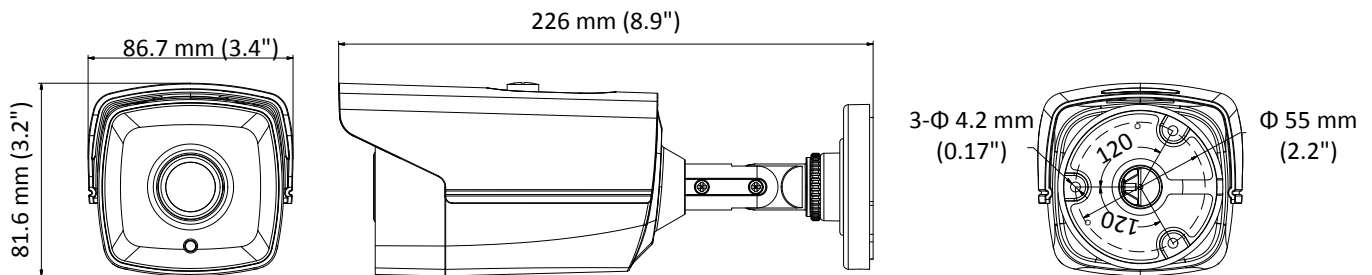

Dimensions