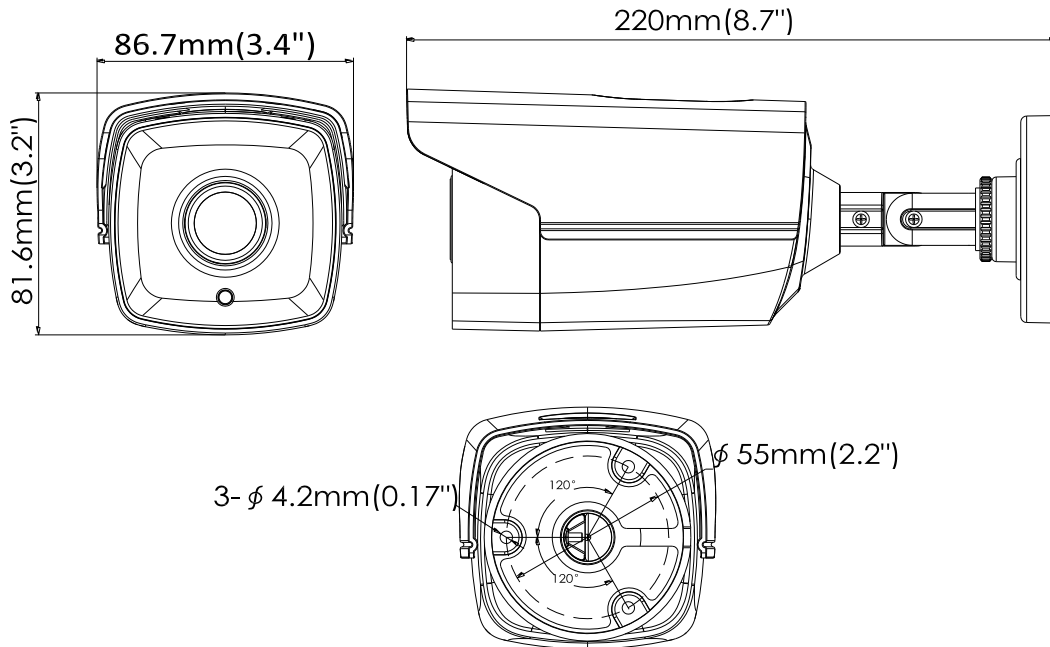

### Key Features

- 1 Megapixel high-performance CMOS
- Analog HD output, up to 720P resolution
- True Day/Night
- DNR, Smart IR
- EXIR technology, up to 80m IR distance
- IP66 weatherproof

## Specifications

<b>Camera</b>	
Image Sensor	1MP CMOS Image Sensor
Signal System	PAL/NTSC
Effective Pixels	1296(H)*732(V)
Min. illumination	0.01 Lux @ (F1.2,AGC ON),0 Lux with IR
Shutter Time	1/25(1/30)s to 1/50,000s
Lens	3.6mm (6mm, 8mm, 12mm, 16mm optional)
	Angle of View: 70.9°(3.6mm), 56.7°(6mm), 38.6°(8mm), 27.5°(12mm), 17.7°(16mm)
Lens Mount	M12
Day & Night	ICR
Angle Adjustment	Pan: 0 - 360°, Tilt: 0 - 180°, Rotation: 0 - 360°
Synchronization	Internal synchronization
Video Frame Rate	720p@25fps/720p@30fps
HD Video Output	1 Analog HD output
S/N Ratio	> 62dB
<b>General</b>	
Operating Conditions	-40 °C – 60 °C (-40 °F – 140 °F), Humidity 90% or less (non-condensing)
Power Supply	12 VDC ± 15%
Power Consumption	Max. 5W
Protection Level	IP66
IR Range	Up to 80m
Dimensions	86.22×82.05×220.13mm(3.39"×3.23"×8.67")
Weight	700 g

## Dimensions