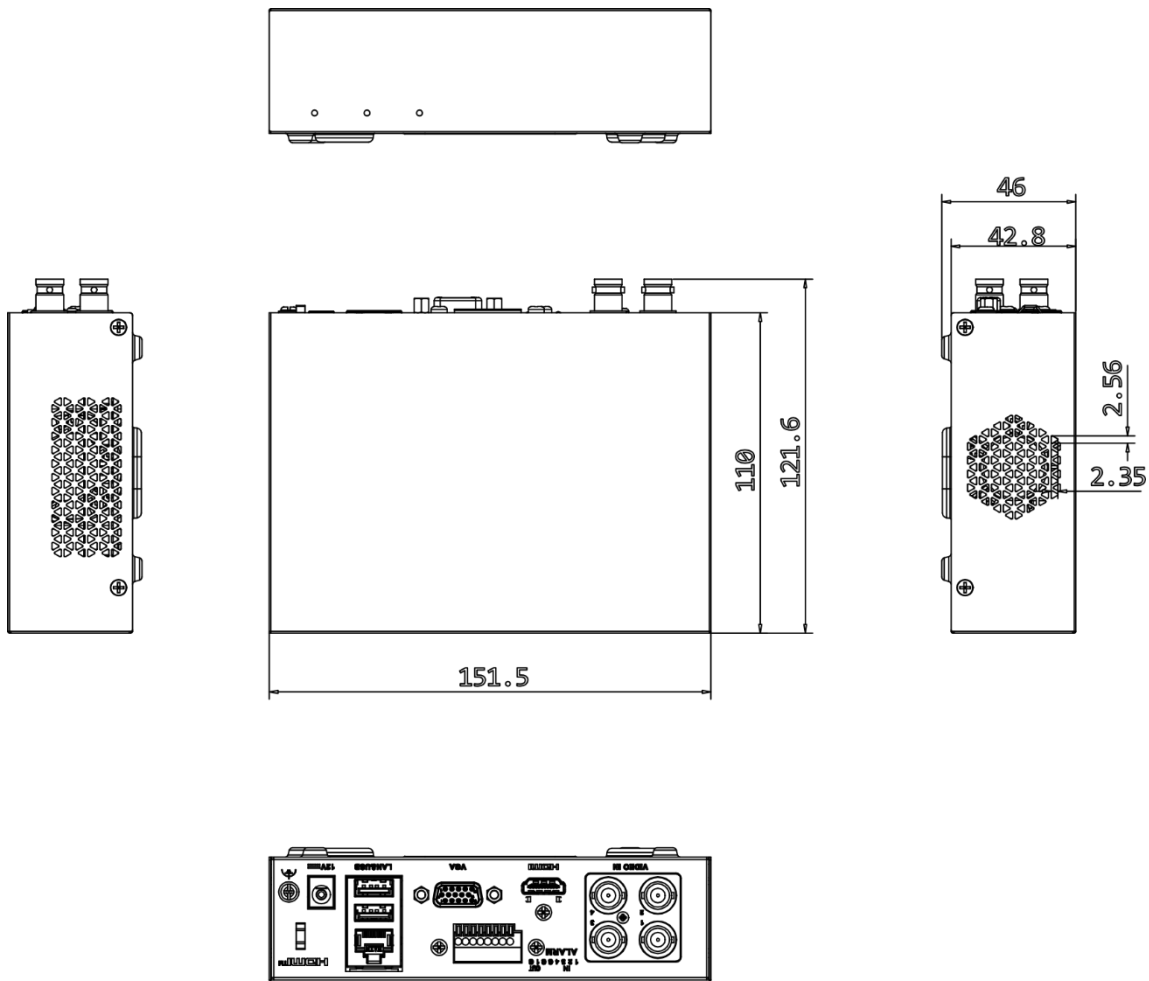

Dimension

scale/1:1;Unit/mm

scale/1:1;Unit/mm

Physical Interface

| No. | Description | No. | Description |
|-----|----------------------------|-----|---|
| 1 | Video and coaxial audio in | 5 | LAN network interface and USB interface |
| 2 | HDMI interface | 6 | Power supply |
| 3 | Alarm in and out | 7 | GND |
| 4 | VGA interface | | |