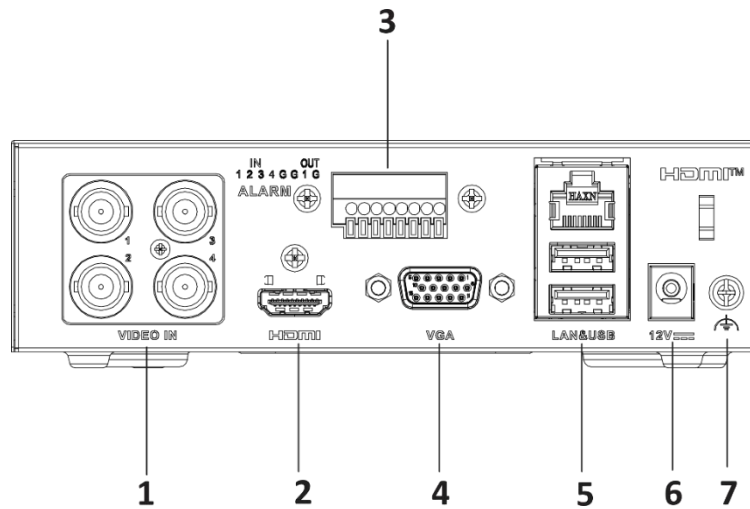

Dimension

scale/1:1;Unit/mm

scale/1:1;Unit/mm

Physical Interface

| No. | Description | No. | Description |
|-----|----------------------------|-----|---|
| 1 | Video and coaxial audio in | 5 | LAN network interface and USB interface |
| 2 | HDMI interface | 6 | Power supply |
| 3 | Alarm in and out | 7 | GND |
| 4 | VGA interface | | |

| No. | Description | No. | Description |
|-----|----------------------------|-----|---|
| 1 | Video and coaxial audio in | 4 | LAN network interface and USB interface |
| 2 | HDMI interface | 5 | Power supply |
| 3 | VGA interface | 6 | GND |