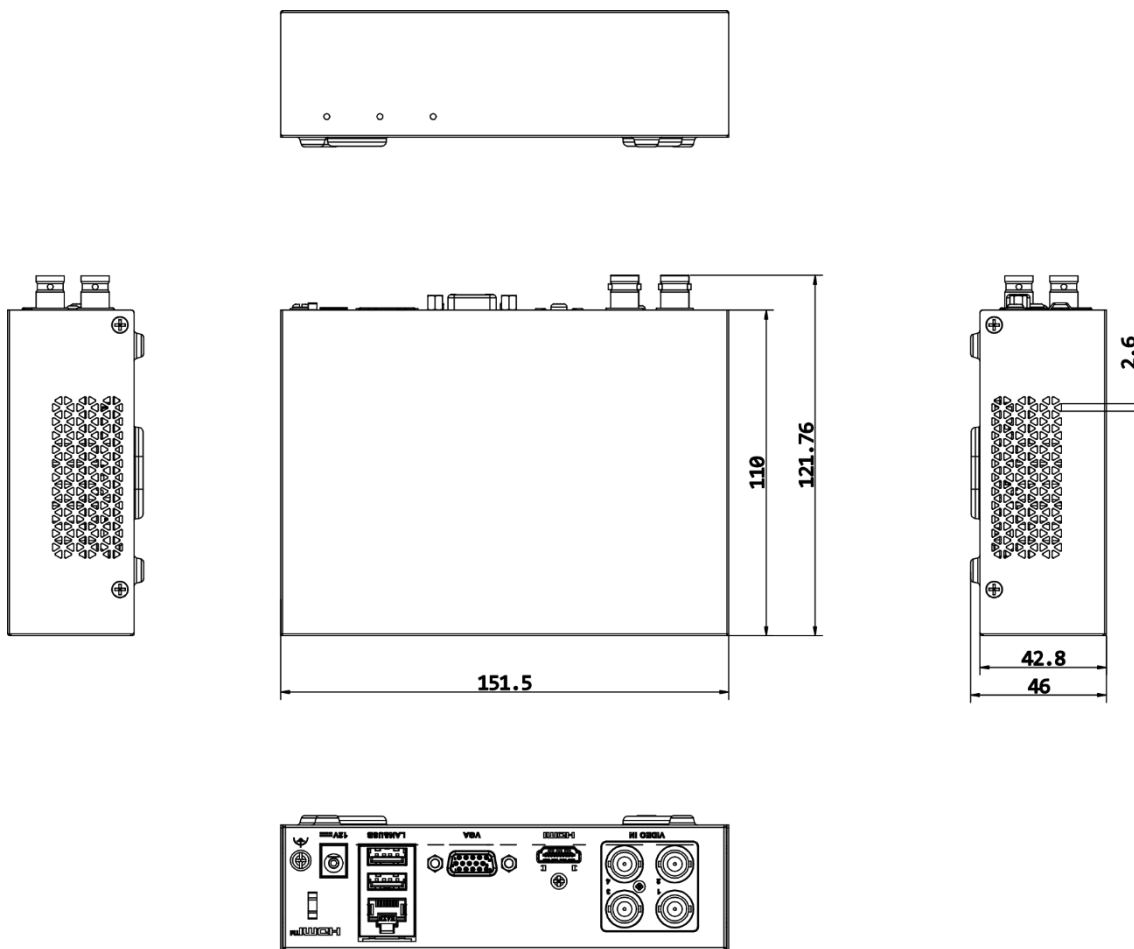

Dimension

scale/1:1;Unit/mm

scale/1:1;Unit/mm

Physical Interface

| No. | Description | No. | Description |
|-----|----------------------------|-----|---|
| 1 | Video and coaxial audio in | 5 | LAN network interface and USB interface |
| 2 | HDMI interface | 6 | Power supply |
| 3 | Alarm in and out | 7 | GND |
| 4 | VGA interface | | |