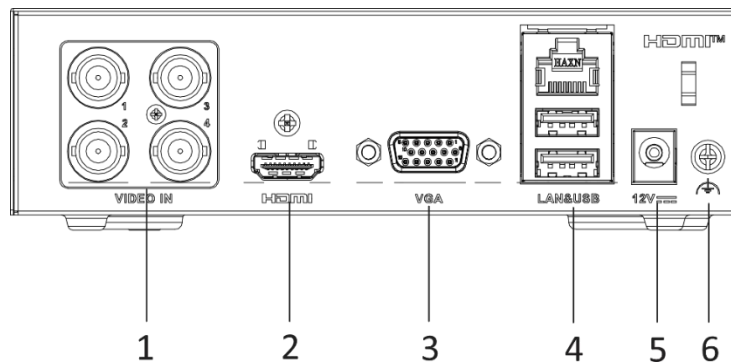

Dimension

scale/1:1;Unit/mm

scale/1:1;Unit/mm

Physical Interface

| No. | Description | No. | Description |
|-----|----------------------------|-----|---|
| 1 | Video and coaxial audio in | 5 | LAN network interface and USB interface |
| 2 | HDMI interface | 6 | Power supply |
| 3 | Alarm in and out | 7 | GND |
| 4 | VGA interface | | |

| No. | Description | No. | Description |
|-----|----------------------------|-----|---|
| 1 | Video and coaxial audio in | 4 | LAN network interface and USB interface |
| 2 | HDMI interface | 5 | Power supply |
| 3 | VGA interface | 6 | GND |