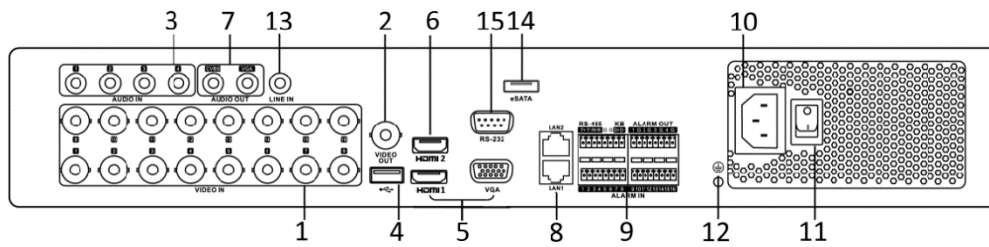

Physical Interfaces

Index	Description	Index	Description
1	VIDEO IN	9	RS-485 Serial Interface, Keyboard Interface, ALARM IN and ALARM OUT
2	VIDEO OUT	10	100 to 240 VAC Power Input
3	AUDIO IN of RCA Connector	11	Power Switch
4	USB Interface	12	GND
5	HDMI 1/VGA Interface	13	LINE IN
6	HDMI 2 Interface	14	eSATA Interface
7	CVBS AUDIO OUT	15	RS-232 Serial Interface
8	LAN Network Interfaces		

Distributed by

Available Model

IDS-7316HUHI-K4/16S

Headquarters

No.555 Qianmo Road, Binjiang District,
Hangzhou 310051, China
T +86-571-8807-5998
overseasbusiness@hikvision.com

Hikvision USA
T +1-909-895-0400
sales.usa@hikvision.com

Hikvision Australia
T +61-2-8599-4233
salesau@hikvision.com

Hikvision India
T +91-22-28469900
sales@pramahikvision.com

Hikvision Canada
T +1-866-200-6690
sales.canada@hikvision.com

Hikvision Thailand
T +662-275-9949
sales.thailand@hikvision.com

Hikvision Europe
T +31-23-5542770
sales.eu@hikvision.com

Hikvision Italy
T +39-0438-6902
info.it@hikvision.com

Hikvision Brazil
T +55 11 3318-0050
Latam.support@hikvision.com

Hikvision Turkey
T +90 (216)521 7070- 7074
sales.tr@hikvision.com

Hikvision Malaysia
T +601-7652-2413
sales.my@hikvision.com

Hikvision UK & Ireland
T +01628-902140
sales.uk@hikvision.com

Hikvision South Africa
Tel: +27 (10) 0351172
sale.africa@hikvision.com

Hikvision France
T +33(0)1-85-330-450
info.fr@hikvision.com

Hikvision Kazakhstan
T +7-727-9730667
nikia.panfilov@hikvision.ru

Hikvision Vietnam
T +84-974270888
sales.vt@hikvision.com

Hikvision UAE
T +971-4-4432090
salesme@hikvision.com

Hikvision Singapore
T +65-6684-4718
sg@hikvision.com

Hikvision Spain
T +34-91-737-16-55
info.es@hikvision.com

Hikvision Tashkent
T +99-87-1238-9438
uzb@hikvision.ru

Hikvision Hong Kong
T +852-2151-1761
info.hk@hikvision.com

Hikvision Russia
T +7-495-669-67-99
saleru@hikvision.com

Hikvision Korea
T +82-(0)31-731-8817
sales.korea@hikvision.com

Hikvision Poland
T +48-22-460-01-50
info.pl@hikvision.com

Hikvision Indonesia
T +62-21-2933759
Sales.Indonesia@hikvision.com

Hikvision Colombia
sales.colombia@hikvision.com