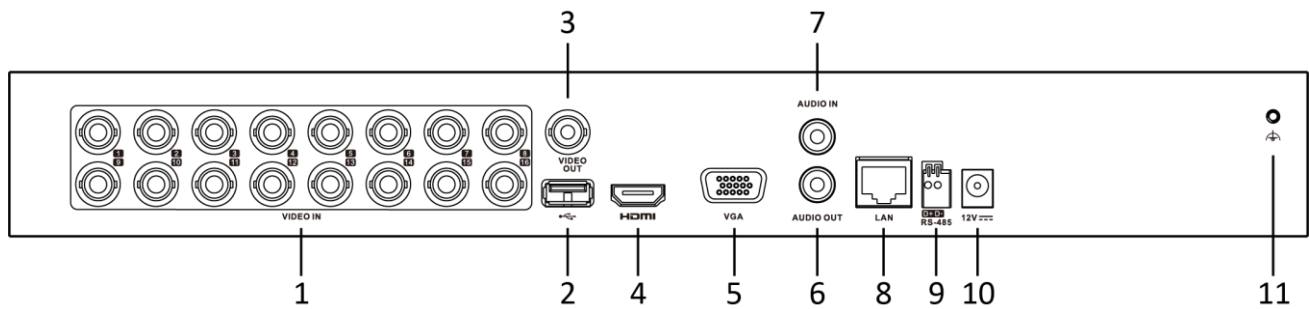

Physical Interface

*: The rear panel of iDS-7208HQHI-K2/4S(B) provides 8 video input interfaces.

No.	Description	No.	Description
1	VIDEO IN	7	AUDIO IN, RCA connector
2	USB interface	8	LAN network interface
3	VIDEO OUT	9	RS-485 serial interface
4	HDMI interface	10	12 VDC power input
5	VGA interface	11	GND
6	AUDIO OUT, RCA connector