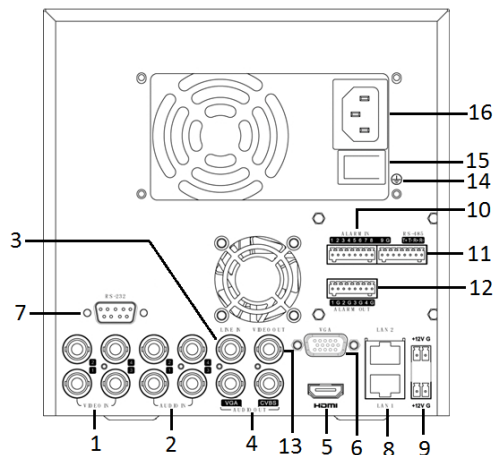

#### Network & Ethernet Access

- Easy network management
- 2 RJ45 10M/100M/1000M Ethernet interfaces

## Physical Interfaces

Index	Description	Index	Description
1	VIDEO IN	9	DC Output
2	AUDIO IN	10	ALARM IN
3	LINE IN	11	RS-485 Interface
4	AUDIO OUT	12	ALARM OUT
5	HDMI	13	VIDEO OUT
6	VGA	14	GND
7	RS-232 Interface	15	Power Switch
8	LAN Interface	16	Power Supply