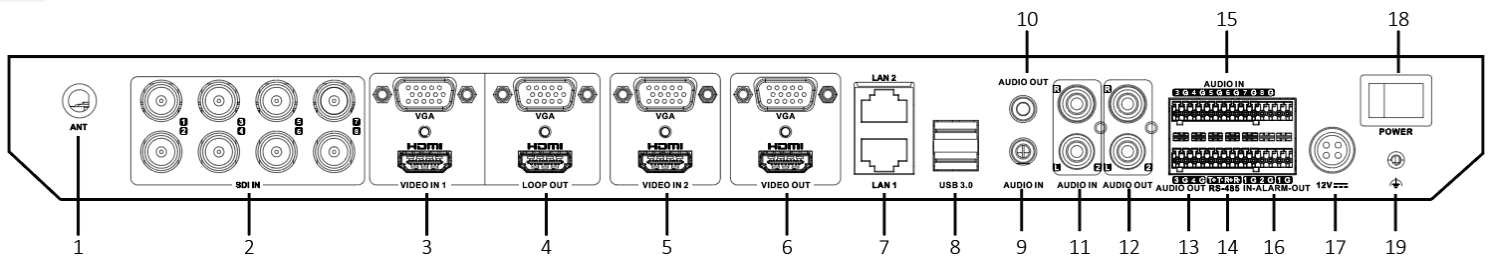

Physical Interfaces

No.	Description	No.	Description
1	ANT	11	AUDIO IN, RCA Connector
2	VIIDEO IN, SDI Connector	12	AUDIO OUT, RCA Connector
3	VGA and HDMI VIIDEO IN	13	AUDIO OUT
4	VGA and HDMI Loopback Interface	14	RS-485 Interface
5	VGA and HDMI VIIDEO IN	15	AUDIO IN
6	VGA and HDMI VIIDEO OUT	16	ALARM IN/OUT
7	LAN Network Interface	17	12 VDC Power Supply
8	USB 3.0 Interface	18	Power Switch
9	AUDIO IN, 3.5 mm Connector	19	GND
10	AUDIO OUT, 3.5 mm Connector