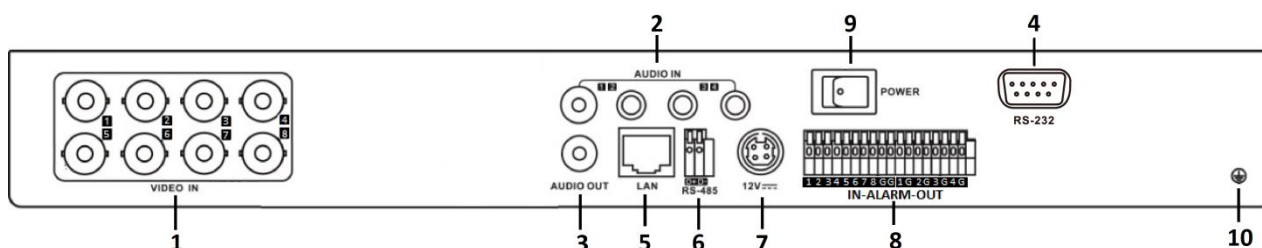

Physical Interfaces

NOTE

The rear panel of DS-6704/6716HUHI-K provides 4/16 video input interfaces.

Index	Description	Index	Description
1	VIDEO IN	6	RS-485 Serial Interface
2	AUDIO IN, RCA Connector	7	12 VDC Power Input
3	AUDIO OUT, RCA Connector	8	Alarm In/Out
4	RS-232 Serial Interface	9	Power Switch
5	LAN Network Interface	10	GND