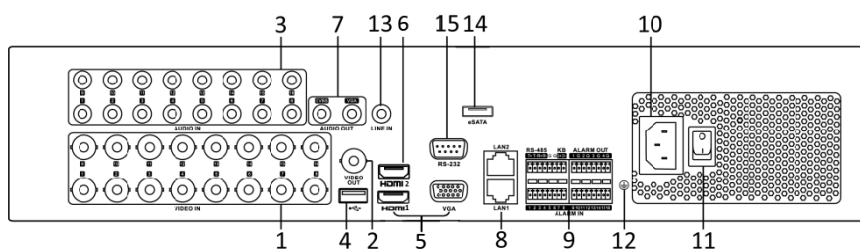

Physical Interfaces

NOTE

The rear panel of DS-9004/9008HUHI-F8/N provides 4/8 video input interfaces.

Index	Description	Index	Description
1	VIDEO IN	9	RS-485 Serial Interface, Keyboard Interface, ALARM IN and ALARM OUT
2	VIDEO OUT	10	100 to 240 VAC Power Input
3	AUDIO IN, RCA Connector	11	Power Switch
4	USB Interface	12	GND
5	HDMI1/VGA Interface	13	LINE IN
6	HDMI2 Interface	14	eSATA Interface
7	CVBS AUDIO OUT and VGA AUDIO OUT	15	RS-232 Serial Interface
8	LAN1 and LAN2 Network Interfaces		

Distributed by

Available Models

DS-9004HUHI-F8/N, DS-9008HUHI-F8/N, DS-9016HUHI-F8/N

HIKVISION®

Headquarters

No.555 Qianmo Road, Binjiang District,
Hangzhou 310051, China
T +86-571-8807-5998
overseasbusiness@hikvision.com

Hikvision USA
T +1-909-895-0400
sales.usa@hikvision.com

Hikvision Europe
T +31-23-55-42-770
info.eu@hikvision.com

Hikvision Middle East
T +971-4-8816086
salesme@hikvision.com

Hikvision Russia
T +7-495-669-67-99
saleru@hikvision.com

Hikvision India
T +91-22-28469900
sales@pramahikvision.com

Hikvision Italy
T +39-0438-6902
info.it@hikvision.com

Hikvision France
T +33(0)1-85-330-450
info.fr@hikvision.com

Hikvision Spain
T +34-91-737-16-55
info.es@hikvision.com

Hikvision Poland
T +48-22-460-01-50
poland@hikvision.com

Hikvision UK
T +01628-902140
support.uk@hikvision.com

Hikvision Singapore
T +65-6684-4718
sg@hikvision.com

Hikvision Oceania
T +61-2-8599-4233
salesau@hikvision.com

Hikvision Canada
T +1-909-895-0400
sales.usa@hikvision.com

Hikvision Korea
T +82-31-731-8841
sales.korea@hikvision.com

Hikvision Brazil
T +55 11 3318-0050
Latam.support@hikvision.com

Hikvision Africa
T +27 (10) 0351172
sale.africa@hikvision.com

Hikvision Hong Kong
T +852-2151-1761