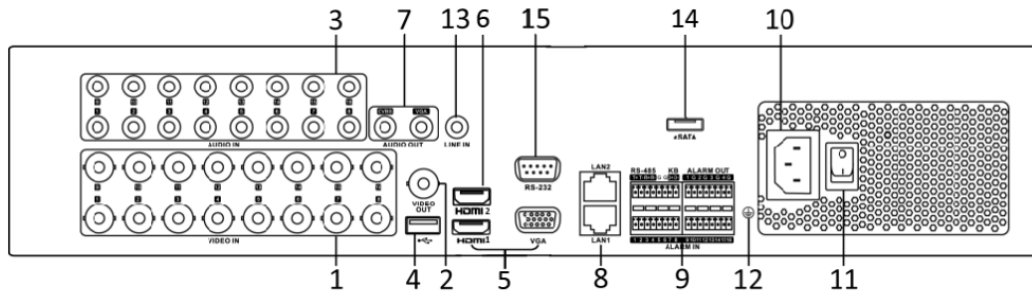

Physical Interfaces

NOTE The rear panel of DS-8108/8116HUHI-K8 provides 8 video input interfaces.

Index	Description	Index	Description
1	VIDEO IN	9	RS-485 Serial Interface, Keyboard Interface, ALARM IN and ALARM OUT
2	VIDEO OUT	10	100 to 240 VAC Power Input
3	AUDIO IN, RCA Connector	11	Power Switch
4	USB Interface	12	GND
5	HDMI1/VGA Interface	13	LINE IN
6	HDMI2 Interface	14	eSATA Interface
7	CVBS AUDIO OUT and VGA AUDIO OUT	15	RS-232 Serial Interface
8	LAN1 and LAN2 Network Interfaces		

Distributed by

Available Models

DS-8108HUHI-K8, DS-8116HUHI-K8

Headquarters

No.555 Qianmo Road, Binjiang District,
Hangzhou 310051, China
T +86-571-8807-5998
overseasbusiness@hikvision.com

Hikvision USA
T +1-909-895-0400
sales.usa@hikvision.com

Hikvision Australia
T +61-2-8599-4233
salesau@hikvision.com

Hikvision India
T +91-22-28469900
sales@pramahikvision.com

Hikvision Canada
T +1-866-200-6690
sales.canada@hikvision.com

Hikvision Thailand
T +662-275-9949
sales.thailand@hikvision.com

Hikvision Europe
T +31-23-5542770
sales.eu@hikvision.com

Hikvision Italy
T +39-0438-6902
info.it@hikvision.com

Hikvision Brazil
T +55 11 3318-0050
Latam.support@hikvision.com

Hikvision Turkey
T +90 (216)521 7070- 7074
sales.tr@hikvision.com

Hikvision Malaysia
T +601-7652-2413
sales.my@hikvision.com

Hikvision UK & Ireland
T +01628-902140
sales.uk@hikvision.com

Hikvision South Africa
Tel: +27 (10) 0351172
sale.africa@hikvision.com

Hikvision France
T +33(0)1-85-330-450
info.fr@hikvision.com

Hikvision Kazakhstan
T +7-727-9730667
nikia.panfilov@hikvision.ru

Hikvision Vietnam
T +84-974270888
sales.vt@hikvision.com

Hikvision UAE
T +971-4-4432090
salesme@hikvision.com

Hikvision Singapore
T +65-6684-4718
sg@hikvision.com

Hikvision Spain
T +34-91-737-16-55
info.es@hikvision.com

Hikvision Tashkent
T +99-87-1238-9438
uzb@hikvision.ru

Hikvision Hong Kong
T +852-2151-1761
info.hk@hikvision.com

Hikvision Russia
T +7-495-669-67-99
saleru@hikvision.com

Hikvision Korea
T +82-(0)31-731-8817
sales.korea@hikvision.com

Hikvision Poland
T +48-22-460-01-50
info.pl@hikvision.com

Hikvision Indonesia
T +62-21-2933759
Sales.Indonesia@hikvision.com

Hikvision Colombia
sales.colombia@hikvision.com