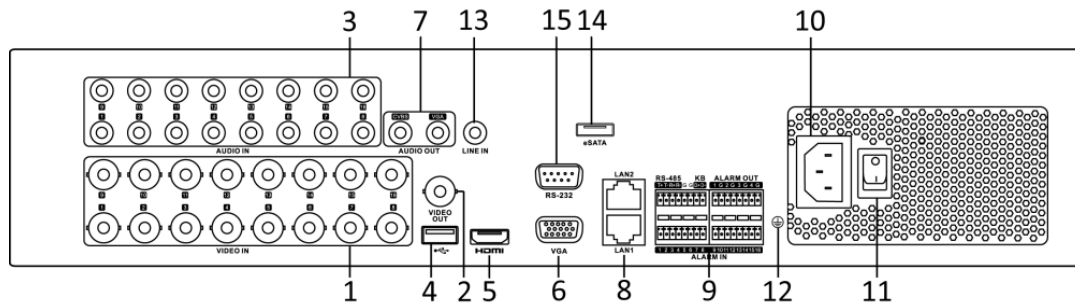

Physical Interfaces

NOTE The rear panel of DS-8108HQHI-K8 provides 8 video input interfaces.

Index	Description	Index	Description
1	VIDEO IN	9	RS-485 Serial Interface, Keyboard Interface, ALARM IN and ALARM OUT
2	VIDEO OUT	10	100 to 240 VAC Power Input
3	AUDIO IN, RCA Connector	11	Power Switch
4	USB Interface	12	GND
5	HDMI Interface	13	LINE IN
6	VGA Interface	14	eSATA Interface
7	CVBS AUDIO OUT and VGA AUDIO OUT	15	RS-232 Serial Interface
8	LAN1 LAN2 Network Interfaces		

Distributed by

Available Models

DS-8108HQHI-K8, DS-8116HQHI-K8

HIKVISION®

Headquarters

No.555 Qianmo Road, Binjiang District,
Hangzhou 310051, China
T +86-571-8807-5998
overseasbusiness@hikvision.com

Hikvision USA
T +1-909-895-0400
sales.usa@hikvision.com

Hikvision Australia
T +61-2-8599-4233
salesau@hikvision.com

Hikvision India
T +91-22-28469900
sales@pramahikvision.com

Hikvision Canada
T +1-866-200-6690
sales.canada@hikvision.com

Hikvision Thailand
T +662-275-9949
sales.thailand@hikvision.com

Hikvision Europe
T +31-23-5542770
sales.eu@hikvision.com

Hikvision Italy
T +39-0438-6902
info.it@hikvision.com

Hikvision Brazil
T +55 11 3318-0050
Latam.support@hikvision.com

Hikvision Turkey
T +90 (216)521 7070- 7074
sales.tr@hikvision.com

Hikvision Malaysia
T +601-7652-2413
sales.my@hikvision.com

Hikvision UK & Ireland
T +01628-902140
sales.uk@hikvision.com

Hikvision South Africa
Tel: +27 (10) 0351172
sale.africa@hikvision.com

Hikvision France
T +33(0)1-85-330-450
info.fr@hikvision.com

Hikvision Kazakhstan
T +7-727-9730667
nikia.panfilov@hikvision.ru

Hikvision Vietnam
T +84-974270888
sales.vt@hikvision.com

Hikvision UAE
T +971-4-4432090
salesme@hikvision.com

Hikvision Singapore
T +65-6684-4718
sg@hikvision.com

Hikvision Spain
T +34-91-737-16-55
info.es@hikvision.com

Hikvision Tashkent
T +99-87-1238-9438
uzb@hikvision.ru

Hikvision Hong Kong
T +852-2151-1761
info.hk@hikvision.com

Hikvision Russia
T +7-495-669-67-99
saleru@hikvision.com

Hikvision Korea
T +82-(0)31-731-8817
sales.korea@hikvision.com

Hikvision Poland
T +48-22-460-01-50
info.pl@hikvision.com

Hikvision Indonesia
T +62-21-2933759
Sales.Indonesia@hikvision.com

Hikvision Colombia
sales.colombia@hikvision.com