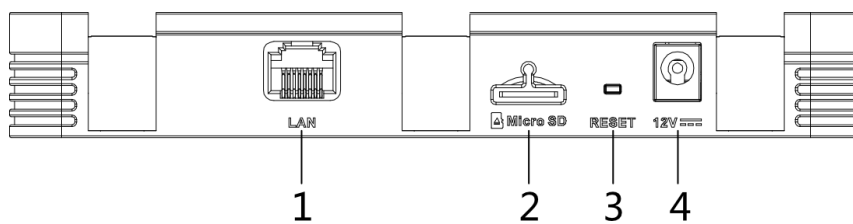

▪ Specification

Video and Audio	
IP Video Input	2-ch
Incoming Bandwidth	20 Mbps
Outgoing Bandwidth	20 Mbps
Decoding	
Stream Type	Video, Video & Audio
Recording Resolution	4 MP/3 MP/1080p/UXGA /720p/VGA/4CIF/DCIF/ 2CIF/CIF/QCIF
Network	
Network Interface	1, RJ-45 10/100 Mbps self-adaptive Ethernet interface
Wireless Parameter	
Frequency Band	2.4 GHz
Antenna Structure	High gain antenna
Transmission Speed	150 Mbps
Transmission Standard	IEEE 802.11b/g/n/ax
Auxiliary Interface	
SD Card	32G/64G/128G/256G/512G
General	
Power Supply	12 VDC, 1 A
Consumption	≤ 6 W
Working Temperature	-10 °C to 55 °C (14 °F to 131 °F)
Working Humidity	10 to 90 %
Dimension (W × D × H)	163 x 125 x 26 mm (6.4" × 4.9" × 1.0")
Weight	≤ 500 g
Others	
RESET button	Support
Power Indicator	Solid on: Device is powered up; Solid off: Device is powered off or power supply exception occurs; Flickering: Device is being restored
SD Card Indicator	Solid on: SD card is detected; Solid off: No SD card is detected; Flickering: There is data transmission
Wi-Fi Indicator	Solid on: Wi-Fi is initializing or there is no data transmission through Wi-Fi; Solid off: Wi-Fi exception occurs; Flickering slowly (on for 2 sec and off for 2 sec): Wi-Fi is initialized and there is data transmission through Wi-Fi
Online Indicator	Solid on: Network is connected; Solid off: Network is disconnected or network exception occurs

▪Dimension

scale/1:1;Unit/mm

Physical Interface

No.	Description	No.	Description
1	LAN network interface	3	Reset button
2	Micro SD card interface	4	Power supply

Available Model

DS-7102NI-S1/W

Headquarters

No.555 Qianmo Road, Binjiang District,
Hangzhou 310051, China
T +86-571-8807-5998
www.hikvision.com