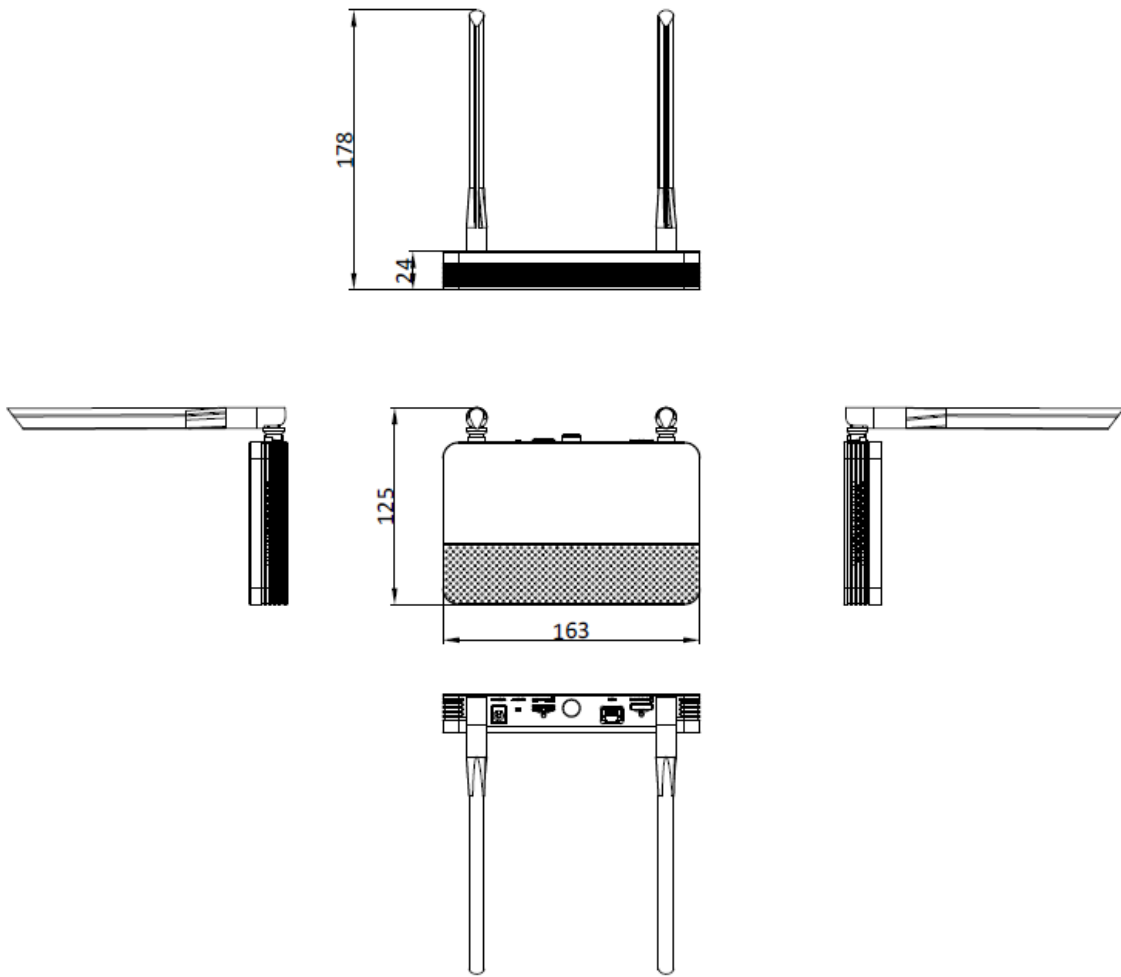

▪Dimension

scale/1:1;Unit/mm