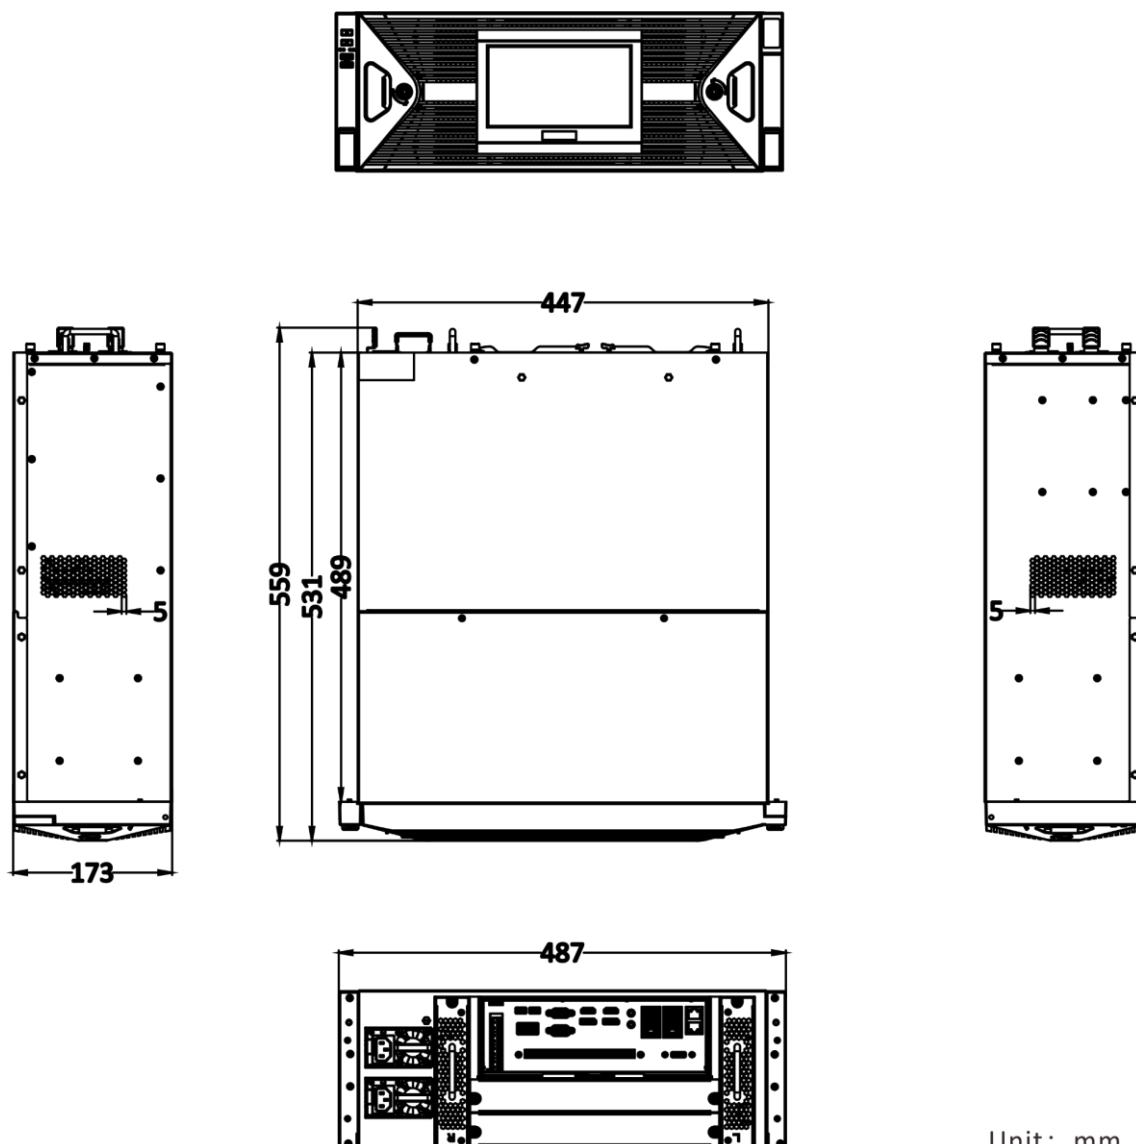

Video Output Mode	<p>Provide 4 groups of video outputs. The video outputs in the same group provide simultaneous output, and the video outputs between each group provide independent output.</p> <p>Group 1: HDMI 1/VGA/LCD</p> <p>Group 2: HDMI 2</p> <p>Group 3: DP 1/V-DP 1</p> <p>Group 4: DP 2/V-DP 2</p> <p>Note: After enabling DP 1/DP 2, V-DP 1/V-DP 2 would be unavailable.</p>
Two-Way Audio	1-ch, 3.5mm
Audio Output	1-ch, 3.5mm
LCD Output	7-inch LCD touch display (resolution: 1024 × 600)
Decoding	
Decoding Format	H.265+/H.265/H.264+/H.264
Recording Resolution	32 MP/24 MP/12 MP/8 MP/6 MP/5 MP/4 MP/3 MP/1080p/UXGA/720p/VGA/4CIF/DCIF/2CIF/CIF/QCIF
Synchronous playback	16-ch
Decoding Capability	<p>3-ch@32 MP (30 fps)/3-ch@24 MP (30fps)/6-ch@16 MP (30fps)/12-ch@8 MP (30fps)/24-ch@4 MP (30fps)/48-ch@2 MP (30fps)</p> <p>*: The length or width of camera resolution (each track) cannot exceed 4096 pixels.</p>
Audio Compression	G.711ulaw/G.711alaw/G.722/G.726/AAC/MP2L2/PCM
Network	
Network Interface	4, RJ-45 10/100/1000/2500 Mbps self-adaptive Ethernet interface
Network Protocol	TCP/IP, DHCP, IPv4, IPv6, DNS, DDNS, NTP, RTSP, SADP, SMTP, SNMP, NFS, iSCSI, ISUP, UPnP™, HTTP, HTTPS
Remote Connection	256
RAID	
RAID Type	RAID0, RAID1, RAID5, RAID6, RAID10
Auxiliary Interface	
eSATA	1 eSATA interface
SATA	24 SATA interfaces supporting hot-plug
Capacity	Up to 20 TB for each HDD
Serial Interface	1 RS-485 (full-duplex), 1 RS-232
Alarm In/Out	16/8
USB Interface	Front panel: 2 × USB 2.0; Rear panel: 4 × USB 3.0
Fiber Optic Interface	4, Gigabit Ethernet interface
V-SAS	2, V-SAS interface

Dimension

Unit: mm

Physical Interface

No.	Description	No.	Description
1	LAN interfaces	8	VGA interface and RS-232 serial interface
2	eSATA interface	9	Alarm out
3	USB 3.0 and LAN interfaces	10	V-DP and V-SAS interfaces
4	Audio in and out	11	Fiber interfaces
5	RS-485 serial interface	12	GND
6	HDMI and DP interfaces	13	Power supply
7	Alarm in		