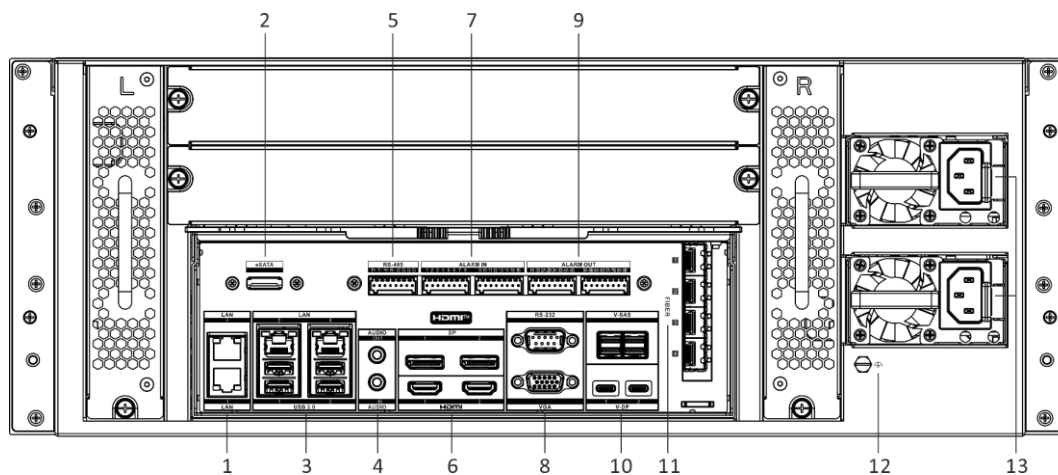

Video Output Mode	<p>Provide 4 groups of video outputs. The video outputs in the same group provide simultaneous output, and the video outputs between each group provide independent output.</p> <p>Group 1: HDMI 1/VGA/LCD</p> <p>Group 2: HDMI 2</p> <p>Group 3: DP 1/V-DP 1</p> <p>Group 4: DP 2/V-DP 2</p> <p>Note: After enabling DP 1/DP 2, V-DP 1/V-DP 2 would be unavailable.</p>
Two-Way Audio	1-ch, 3.5mm
Audio Output	1-ch, 3.5mm
LCD Output	7-inch LCD touch display (resolution: 1024 × 600)
Decoding	
Decoding Format	H.265+/H.265/H.264+/H.264
Recording Resolution	32 MP/24 MP/12 MP/8 MP/6 MP/5 MP/4 MP/3 MP/1080p/UXGA/720p/VGA/4CIF/DCIF/2CIF/CIF/QCIF
Synchronous playback	16-ch
Decoding Capability	<p>3-ch@32 MP (30 fps)/3-ch@24 MP (30fps)/6-ch@16 MP (30fps)/12-ch@8 MP (30fps)/24-ch@4 MP (30fps)/48-ch@2 MP (30fps)</p> <p>*: The length or width of camera resolution (each track) cannot exceed 4096 pixels.</p>
Audio Compression	G.711ulaw/G.711alaw/G.722/G.726/AAC/MP2L2/PCM
Network	
Network Interface	4, RJ-45 10/100/1000/2500 Mbps self-adaptive Ethernet interface
Network Protocol	TCP/IP, DHCP, IPv4, IPv6, DNS, DDNS, NTP, RTSP, SADP, SMTP, SNMP, NFS, iSCSI, ISUP, UPnP™, HTTP, HTTPS
Remote Connection	256
RAID	
RAID Type	RAID0, RAID1, RAID5, RAID6, RAID10
Auxiliary Interface	
eSATA	1 eSATA interface
SATA	24 SATA interfaces supporting hot-plug
Capacity	Up to 20 TB for each HDD
Serial Interface	1 RS-485 (full-duplex), 1 RS-232
Alarm In/Out	16/8
USB Interface	Front panel: 2 × USB 2.0; Rear panel: 4 × USB 3.0
Fiber Optic Interface	4, Gigabit Ethernet interface
V-SAS	2, V-SAS interface

Dimension

Unit: mm

Physical Interface

No.	Description	No.	Description
1	LAN interfaces	8	VGA interface and RS-232 serial interface
2	eSATA interface	9	Alarm out
3	USB 3.0 and LAN interfaces	10	V-DP and V-SAS interfaces
4	Audio in and out	11	Fiber interfaces
5	RS-485 serial interface	12	GND
6	HDMI and DP interfaces	13	Power supply
7	Alarm in		