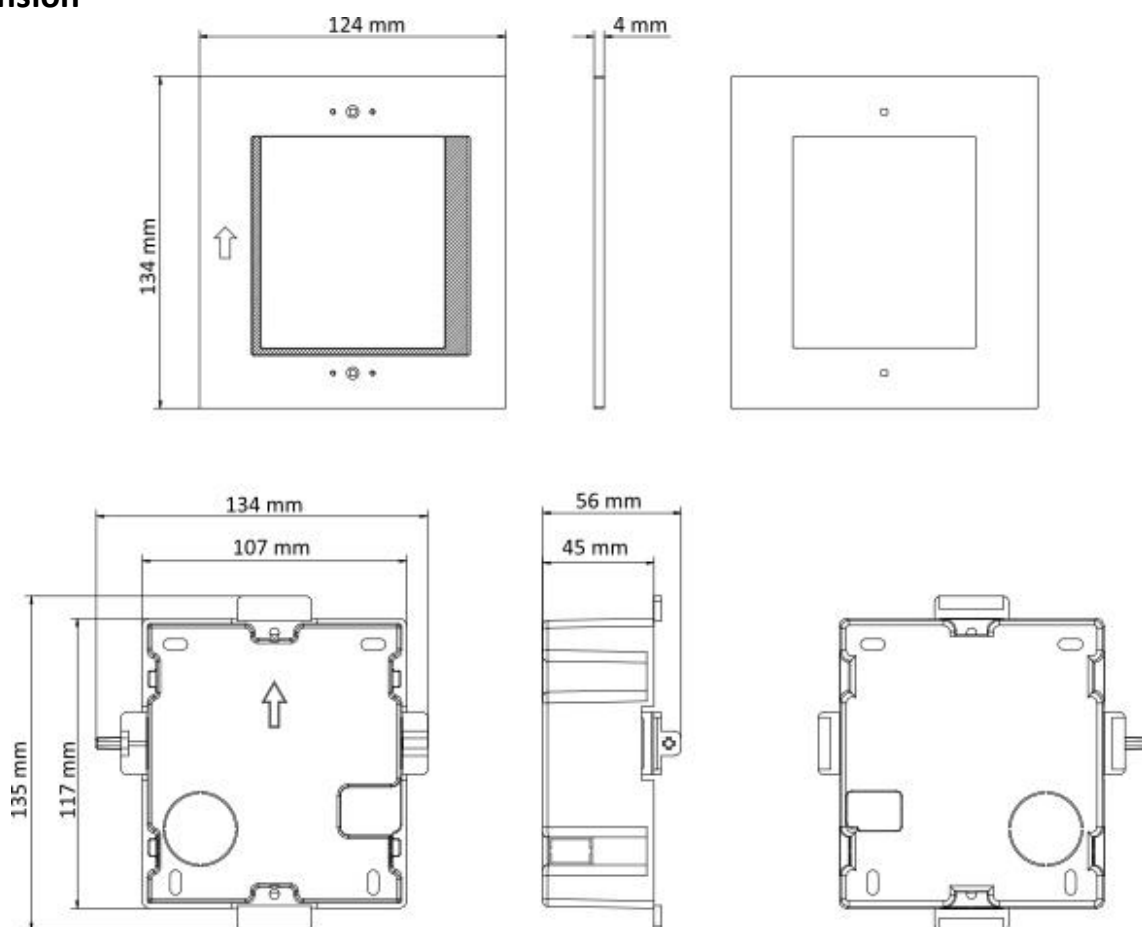

▪ **Dimension**

Headquarters

No.555 Qianmo Road, Binjiang District,
Hangzhou 310051, China
T +86-571-8807-5998
www.hikvision.com

Follow us on social media to get the latest product and solution information.