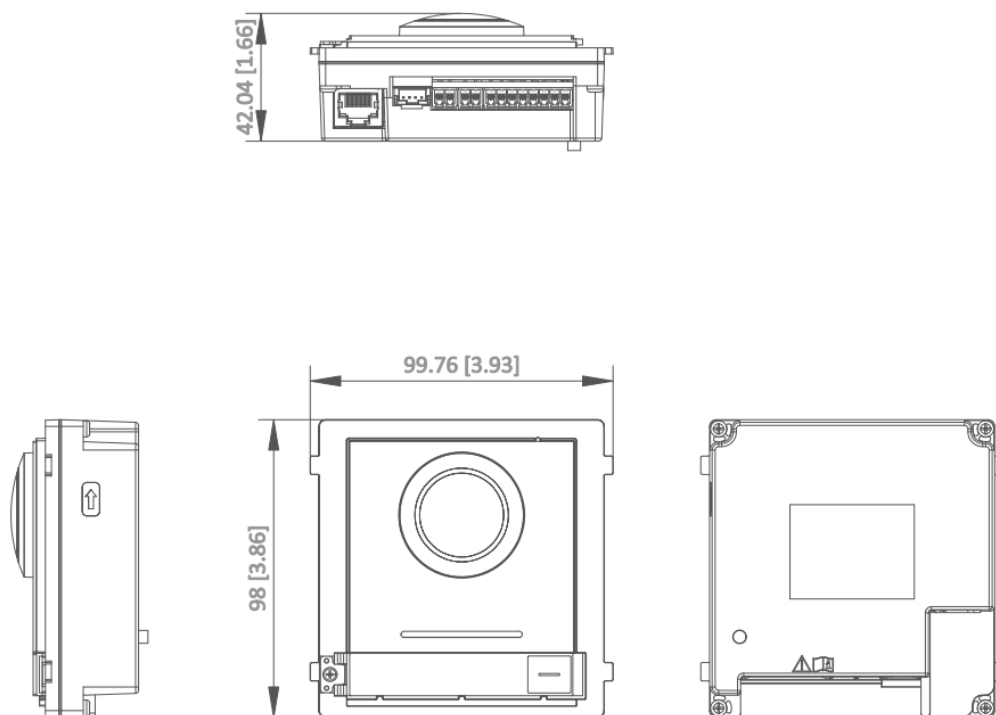

Unit:mm [inch]

SCALE	1:1
-------	-----

Headquarters

No.555 Qianmo Road, Binjiang District,
Hangzhou 310051, China
T +86-571-8807-5998
www.hikvision.com

Follow us on social media to get the latest product and solution information.