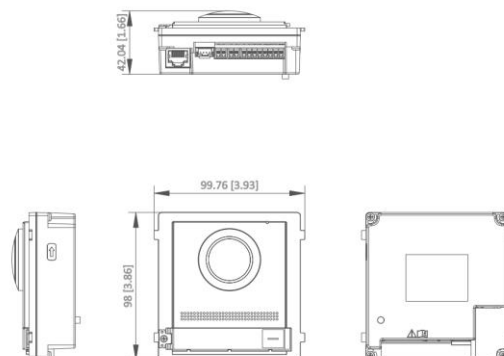

▪ Specification

System parameters	
Operation system	Linux
ROM	32 MB
RAM	256 MB
Processor	Embedded high performance processor
Display parameters	
Screen size	/
Operation method	/
Type	/
Resolution	/
Video parameters	
Lens	2 MP HD camera
Resolution	2 MP
FOV	Horizontal: 146°, Vertical: 82°
Wide dynamic range (WDR)	Support
Supplement light	Low illumination, IR supplement lights
Video compression standard	H.264
Audio parameters	
Audio input	1 built-in omnidirectional microphone
Audio compression standard	G.711 U/G.711 A
Audio output	1 Built-in loudspeaker
Audio compression bitrate	64 Kbps
Audio quality	Noise suppression and echo cancellation
Volume adjustment	Adjustable

General	
Button	1
Installation	Surface mounting, flush mounting
Indicator	/
Weight	Net weight: 410 g Gross weight: 581 g
Protective level	IP65
Working temperature	-40 °C to 60 °C (-40 °F to 140 °F)
Battery	/
Power supply	12 VDC, 500 mA, IEEE 802.3af, PoE
Application environment	Outdoor
Power consumption	≤ 5 W
Language	English, French, Portuguese, Brazilian Portuguese, Spanish, Russian, German, Italian, Polish, Turkish, Vietnamese, Arabic, Czech, Hungarian, Dutch, Romanian, Bulgarian, Ukrainian, Croatian, Serbian, Greek, Slovak

▪ **Available Model**

DS-KD8003-IME1(B)/S

DS-KD8003-IME1(B)/S/HOUNGFU Te

DS-KD8003-IME1(B)/S/USA INC.

▪ **Dimension**

Unit:mm [inch]

SCALE 1:1

▪ **Accessory**