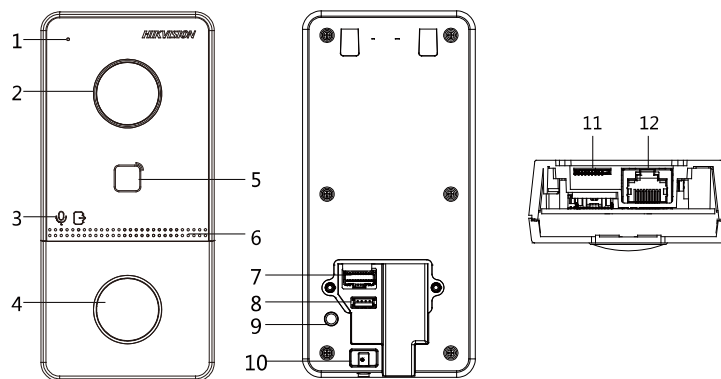

User capacity	Max. 2000
Linked Indoor station	Max. 4
Linked sub door station	Max. 16
Linked doorphone	Max. 8
Protocol	ISAPI, RTSP, STMP, SNMP
Unlock door	Unlock by presenting cards, unlock via Client Software, unlock via App, unlock via indoor station

General	
Protection level	IP65
Indicator	/
Power supply	IEEE802.3af, standard PoE 12 VDC
Power consumption	< 10 W
Working temperature	-40° C to +53° C (-40° F to 127.4° F)
Working humidity	10% to 95%
Installation	Surface mounting
Dimension	138 mm × 65 mm × 27 mm

Available Model

DS-KV6103-PE1(B)

Appearance and Interfaces

No.	Description	No.	Description
1	Microphone	7	Terminals
2	Camera	8	Debugging Port
3	Indicator	9	TAMPER
4	Button	10	Set Screw
5	Card Reading Area	11	TF Card Slot
6	Loudspeaker	12	Network Interface

Dimension