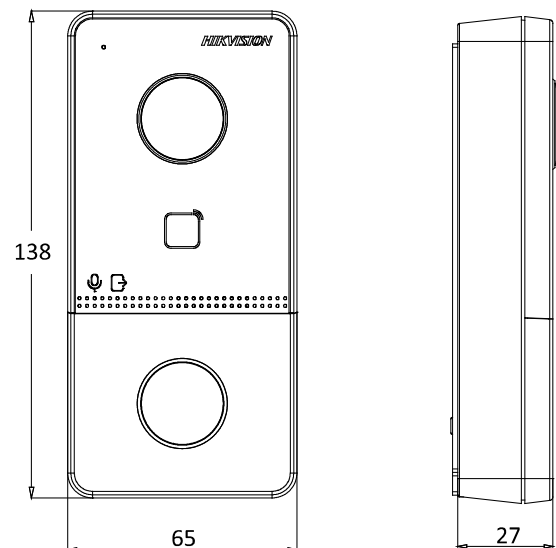

Device interfaces

Alarm input	4
Network interface	1
TAMPER	1
RS-485	1
Exit button	1
USB	0
Wiegand	0
TF card	0
Alarm output	0
Lock control	1
Door contact input	1
Power interface	1

General

Button	1
Indicator	2
Installation	Surface mounting
Working temperature	-40° C to +55° C (-40° F to 131° F)
Working humidity	10% to 95%
Indicator	2
Weight	265g
Protective level	IP65
Power supply method	IEEE802.3af, standard PoE 12 VDC
Dimensions	138 mm × 65 mm × 27 mm
Battery	/

Application environment	Outdoor
Power consumption	< 10 W

Available Model

DS-KV6113-WPE1

Appearance and Interfaces

No.	Description	No.	Description
1	Microphone	7	Terminals
2	Camera	8	Debugging Port
3	Indicator	9	TAMPER
4	Button	10	Set Screw
5	Card Reading Area	11	TF Card Slot
6	Loudspeaker	12	Network Interface

Dimension

Distributed by

**HIKVISION®****Headquarters**

No.555 Qianmo Road, Binjiang District,
Hangzhou 310051, China
T +86-571-8807-5998
overseasbusiness@hikvision.com

Hikvision USA

T +1-909-895-0400
sales.usa@hikvision.com