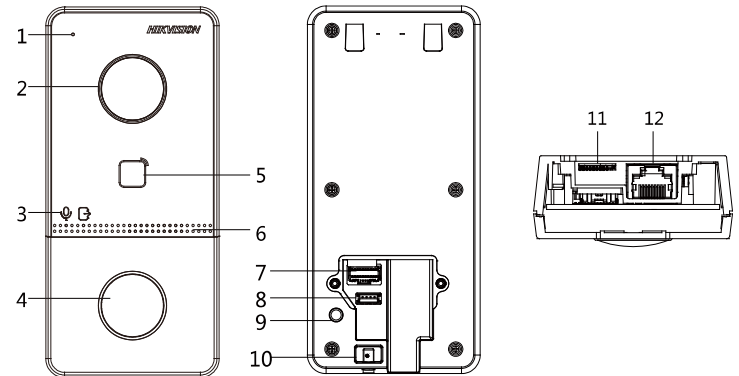

Network parameters

Communication protocol	TCP/IP, RTSP
Wired network	10/100 Mbps self-adaptive Ethernet
Wi-Fi	Support
Bluetooth	/
3G/4G	/
Received frequency	2.4 to 2.4835GHz
Transmitted frequency	2.4 to 2.4835 GHz
Bandwidth	20 to 40 MHz
Frequency power	802.11b:16dBm +/- 1.5dBm
	802.11g:15dBm +/- 1.5dBm
	802.11n(ht20):14dBm +/- 1.5dBm
	802.11n(ht40):12dBm +/- 1.5dBm

Device interfaces

Alarm input	4
Network interface	1
TAMPER	1
RS-485	1
Exit button	1
USB	0
Wiegand	0
TF card	0
Alarm output	0
Lock control	1
Door contact input	1
Power interface	1

General

Button	1
Indicator	2
Installation	Surface mounting
Working temperature	-40° C to +55° C (-40° F to 131° F)
Working humidity	10% to 95%
Indicator	2
Weight	265g
Protective level	IP65
Power supply method	IEEE802.3af, standard PoE 12 VDC
Dimensions	138 mm × 65 mm × 27 mm
Battery	/

Application environment	Outdoor
Power consumption	< 10 W

Available Model

DS-KV6113-WPE1

Appearance and Interfaces