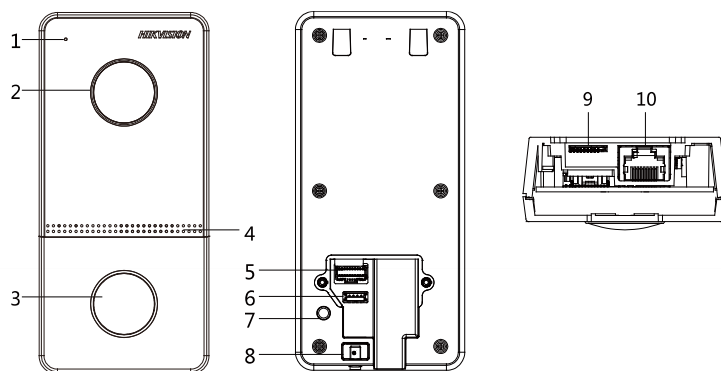

Specification

System parameters	
Operation system	Embedded Linux operation system
Operation method	Single-button
Flash	32 M
RAM	256 M
Video Parameters	
Camera	2MP HD camera
Night vision	Low illumination IR supplement mode:3 m
BLC	Support
DNR	Support
WDR	True WDR
Field of view	Horizontal: 129° Vertical: 75°
Video compression standard	H.264
Stream	Main stream: 1080p@30fps, 720p@25fps Sub stream: D1@25fps
Resolution	Main stream: 1920 × 1080p, 720p Sub stream: 704 × 576
Motion detection	Support
Anti-flicker frequency	50 Hz, 60 Hz
Simultaneous live view	Up to 3 channels
Audio parameters	
Audio intercom	Two-way audio communication
Audio input	Built-in omnidirectional microphone
Audio output	Built-in loudspeaker
Audio compression standard	G.711 U
Audio compression Rate	64 Kbps
Audio quality	Noise suppression and echo cancellation
Network parameters	
Wired network	10/100 Mbps Ethernet
Network protocol	TCP/IP, RSTP
Access control parameters	
Swiping card frequency	/
Relay	1
Interfaces	
RS-485	1
Wi-Fi	/
Debugging port	1
TF card	0
Alarm input	4
Grounding	1
Physical button	1
TAMPER switch	1
General	
Protection level	IP65
Indicator	/

Power supply	IEEE802.3af, standard PoE 12 VDC
Power consumption	< 10 W
Working temperature	-40° C to +53° C(-40° F to 127.4° F)
Working humidity	10% to 95%
Installation	Surface mounting
Dimension	138 mm × 65 mm × 27 mm

Available Model

DS-KV6103-PE1

Appearance and Interfaces