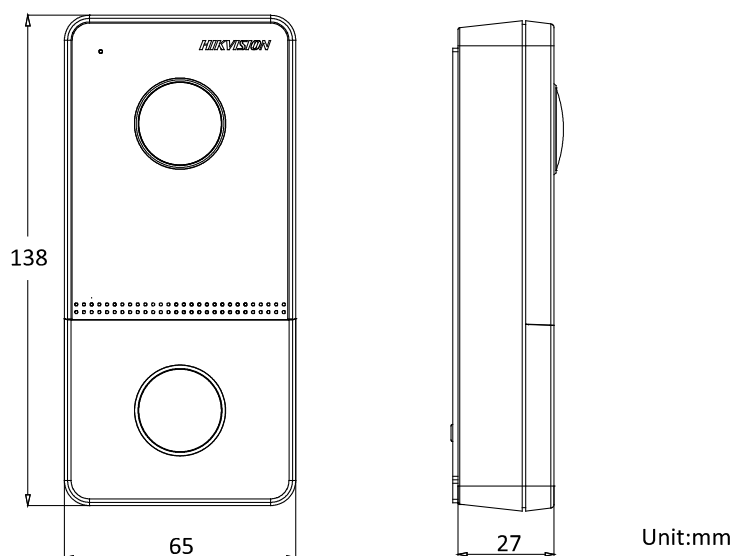

Power supply	IEEE802.3af, standard PoE 12 VDC
Power consumption	< 10 W
Working temperature	-40° C to +53° C(-40° F to 127.4° F)
Working humidity	10% to 95%
Installation	Surface mounting
Dimension	138 mm × 65 mm × 27 mm

Available Model

DS-KV6103-PE1

Appearance and Interfaces

No.	Description	No.	Description
1	Microphone	6	Debugging Port
2	Camera	7	TAMPER
3	Button	8	Set Screw
4	Loudspeaker	9	TF Card Slot
5	Terminals	10	Network Interface

Dimension

Unit:mm

Distributed by

HIKVISION®

Headquarters

No.555 Qianmo Road, Binjiang District,
Hangzhou 310051, China
T +86-571-8807-5998
overseasbusiness@hikvision.com

Hikvision USA
T +1-909-895-0400
sales.usa@hikvision.com