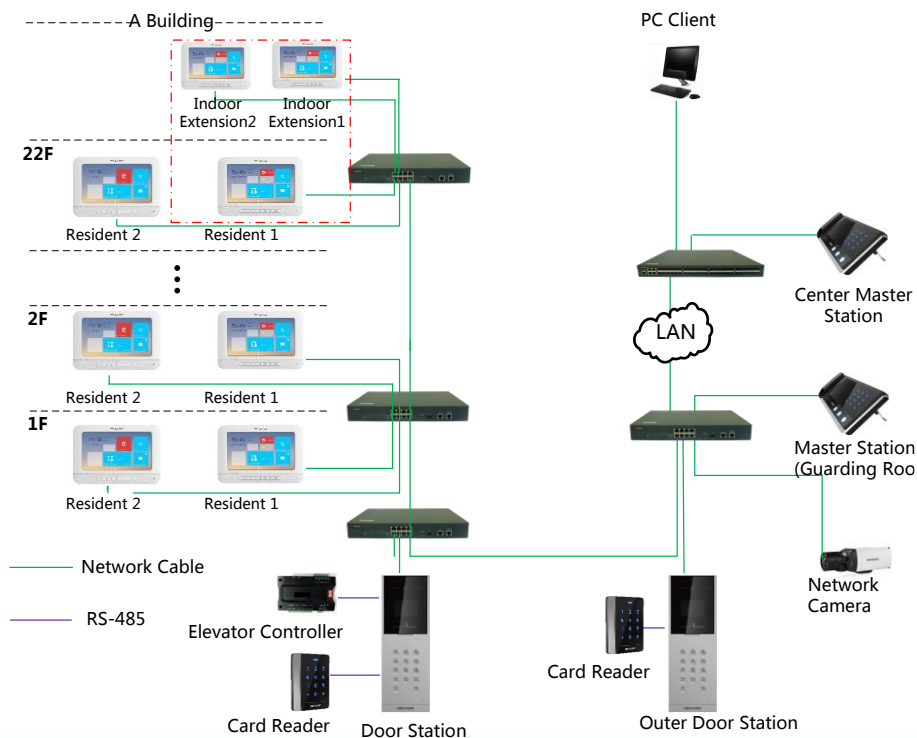

Typical Application