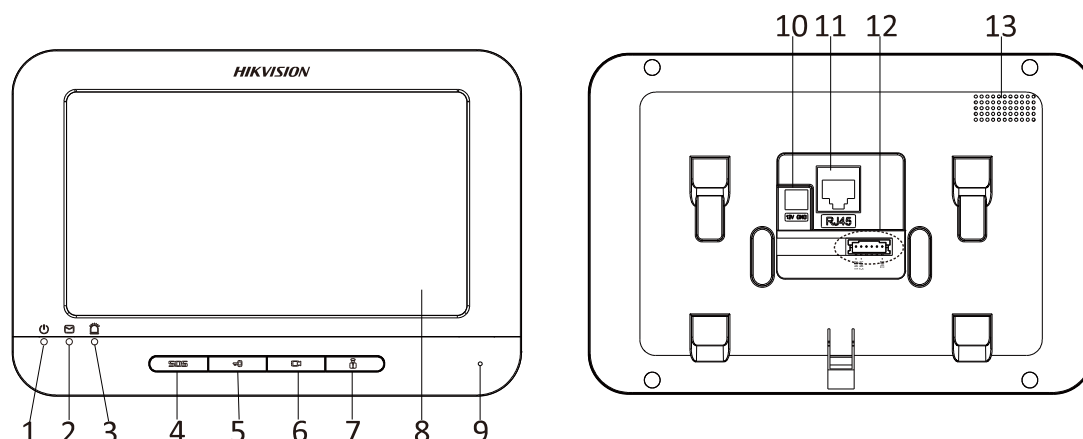

Appearance and Interfaces

Index	Description	Index	Description
1	Power Supply Indicator	8	LCD Display Screen
2	Information Indicator	9	Microphone
3	Alarm Indicator	10	Power Supply Interface
4	SOS Key	11	Network Interface
5	Unlock Key	12	Terminals
6	Live View Key	13	Loudspeaker
7	Management Center Key		

Distributed by

Available Model

DS-KH6310-WL

HIKVISION®

Headquarters

No.555 Qianmo Road, Binjiang District,
Hangzhou 310051, China
T +86-571-8807-5998
overseasbusiness@hikvision.com

Hikvision USA
T +1-909-895-0400
sales.usa@hikvision.com

Hikvision Italy
T +39-0438-6902
info.it@hikvision.com

Hikvision Singapore
T +65-6684-4718
sg@hikvision.com

Hikvision Africa
T +27 (10) 0351172
sale.africa@hikvision.com

Hikvision Europe
T +31-23-55-42-770
info.eu@hikvision.com

Hikvision France
T +33(0)1-85-330-450
info.fr@hikvision.com

Hikvision Oceania
T +61-2-8599-4233
salesau@hikvision.com

Hikvision Hong Kong
T +852-2151-1761

Hikvision Middle East
T +971-4-8816086
salesme@hikvision.com

Hikvision Spain
T +34-91-737-16-55
info.es@hikvision.com

Hikvision Canada
T +1-909-895-0400
sales.usa@hikvision.com

Hikvision Russia
T +7-495-669-67-99
saleru@hikvision.com

Hikvision Poland
T +48-22-460-01-50
poland@hikvision.com

Hikvision Korea
T +82-31-731-8841
sales.korea@hikvision.com

Hikvision India
T +91-22-28469900
sales@pramahikvision.com

Hikvision UK
T +01628-902140
support.uk@hikvision.com

Hikvision Brazil
T +55 11 3318-0050
Latam.support@hikvision.com