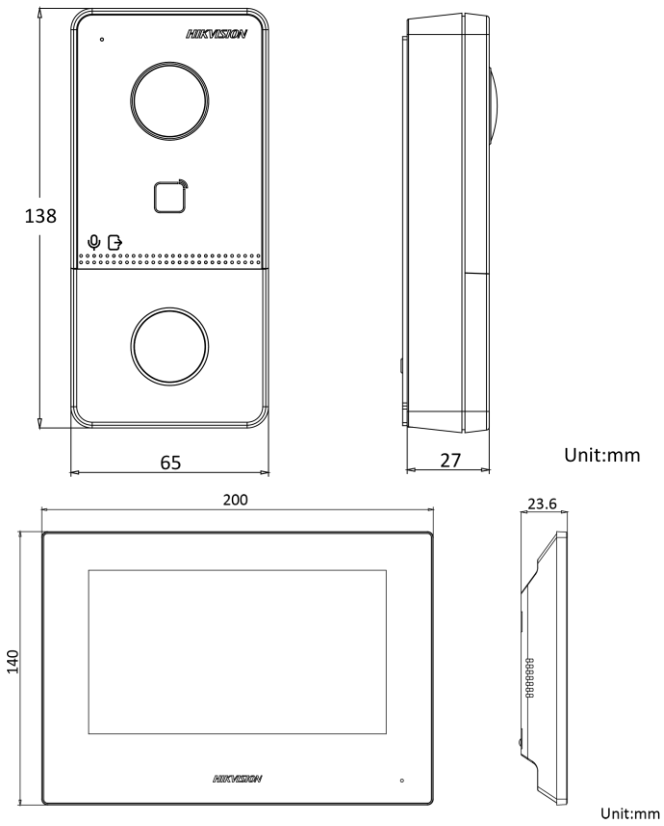

Working humidity	10% to 95%
Dimension	138 mm × 65 mm × 27 mm
Installation	Surface mounting
Protection level	IP65
Button	1
Indicator	2
Power supply	IEEE802.3af, standard PoE 12 VDC

Working temperature	-10 ° C to 50 ° C (-14 ° F to 122 ° F)
Working humidity	0% to 90%
Dimensions (W × H × D)	200 mm × 140 mm × 15.1 mm (7.87" × 5.51" × 0.59")
Installation	Wall mounting
Weight	683 g (with packaging) 355 g (without packaging)

## Dimension