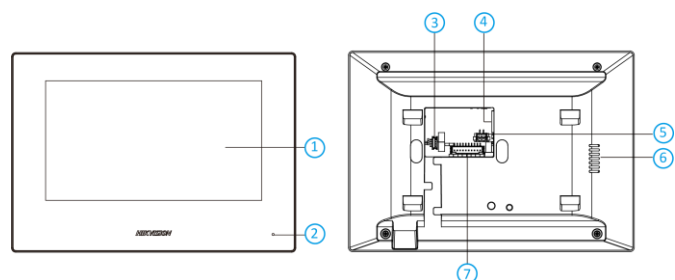

Working humidity	10% to 95%
Dimension	138 mm × 65 mm × 27 mm
Installation	Surface mounting
Protection level	IP65
Button	1
Indicator	2
Power supply	IEEE802.3af, standard PoE 12 VDC

Working temperature	-10 ° C to 50 ° C (-14 ° F to 122 ° F)
Working humidity	0% to 90%
Dimensions (W × H × D)	200 mm × 140 mm × 15.1 mm (7.87" × 5.51" × 0.59")
Installation	Wall mounting
Weight	683 g (with packaging) 355 g (without packaging)

Door station	
Operation system	Embedded Linux operation system
Operation mode	Single-button
Flash	16 M, 32 M
RAM	256 M

Indoor station	
Operation system	Embedded RTOS operation system
Memory	64 MB
Flash	16 MB

Door station	
Relay	1
Reading frequency	13.56 MHz

Door station	
Network protocol	TCP/IP, RSTP
Wired network	10/100 Mbps Ethernet

Indoor station	
Wired network	10/100 Mbps self-adaptive
Protocol	TCP/IP, SIP, RTSP

Indoor station	
Display screen	7-inch TFT LCD
Display resolution	1024 × 600
Operation method	Capactive touch

Physical Interface

Indoor station	
Audio input	Build-in omnidirectional microphone
Audio output	Built-in loudspeaker
Audio quality	Noise suppression and echo cancellation
Audio compression standard	G.711U, G.711A
Audio compression Rate	64 Kbps

Indoor station	
Network interface	RJ45, standard PoE for power supply
RS-485	1(Reserved)
Alarm input	8 zones
Relay output	2(Reserved)
Power input	2 pins

Indoor station	
Power supply	12 VDC or standard PoE
Power consumption	≤ 6 W

No.	Description	No.	Description
1	Screen	11	Button
2	Microphone	12	Card Reading Area
3	Debugging Port	13	Loudspeaker
4	Network Interface	14	Terminals