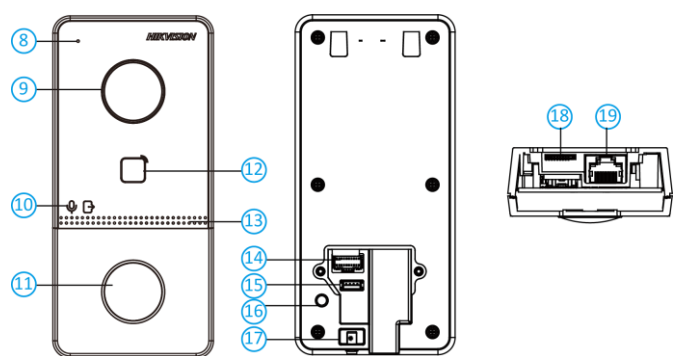

Working humidity	10% to 95%
Dimension	138 mm × 65 mm × 27 mm
Installation	Surface mounting
Protection level	IP65
Button	1
Indicator	2
Power supply	IEEE802.3af, standard PoE 12 VDC

Working temperature	-10 ° C to 50 ° C (-14 ° F to 122 ° F)
Working humidity	0% to 90%
Dimensions (W × H × D)	200 mm × 140 mm × 15.1 mm (7.87" × 5.51" × 0.59")
Installation	Wall mounting
Weight	683 g (with packaging) 355 g (without packaging)

Door station	
Operation system	Embedded Linux operation system
Operation mode	Single-button
Flash	16 M, 32 M
RAM	256 M

Indoor station	
Operation system	Embedded RTOS operation system
Memory	64 MB
Flash	16 MB

Door station	
Relay	1
Reading frequency	13.56 MHz

Door station	
Network protocol	TCP/IP, RSTP
Wired network	10/100 Mbps Ethernet

Indoor station	
Wired network	10/100 Mbps self-adaptive
Protocol	TCP/IP, SIP, RTSP

Indoor station	
Display screen	7-inch TFT LCD
Display resolution	1024 × 600
Operation method	Capactive touch

Physical Interface

Indoor station	
Audio input	Build-in omnidirectional microphone
Audio output	Built-in loudspeaker
Audio quality	Noise suppression and echo cancellation
Audio compression standard	G.711U, G.711A
Audio compression Rate	64 Kbps

Indoor station	
Network interface	RJ45, standard PoE for power supply
RS-485	1(Reserved)
Alarm input	8 zones
Relay output	2(Reserved)
Power input	2 pins

Indoor station	
Power supply	12 VDC or standard PoE
Power consumption	≤ 6 W

No.	Description	No.	Description
1	Screen	11	Button
2	Microphone	12	Card Reading Area
3	Debugging Port	13	Loudspeaker
4	Network Interface	14	Terminals