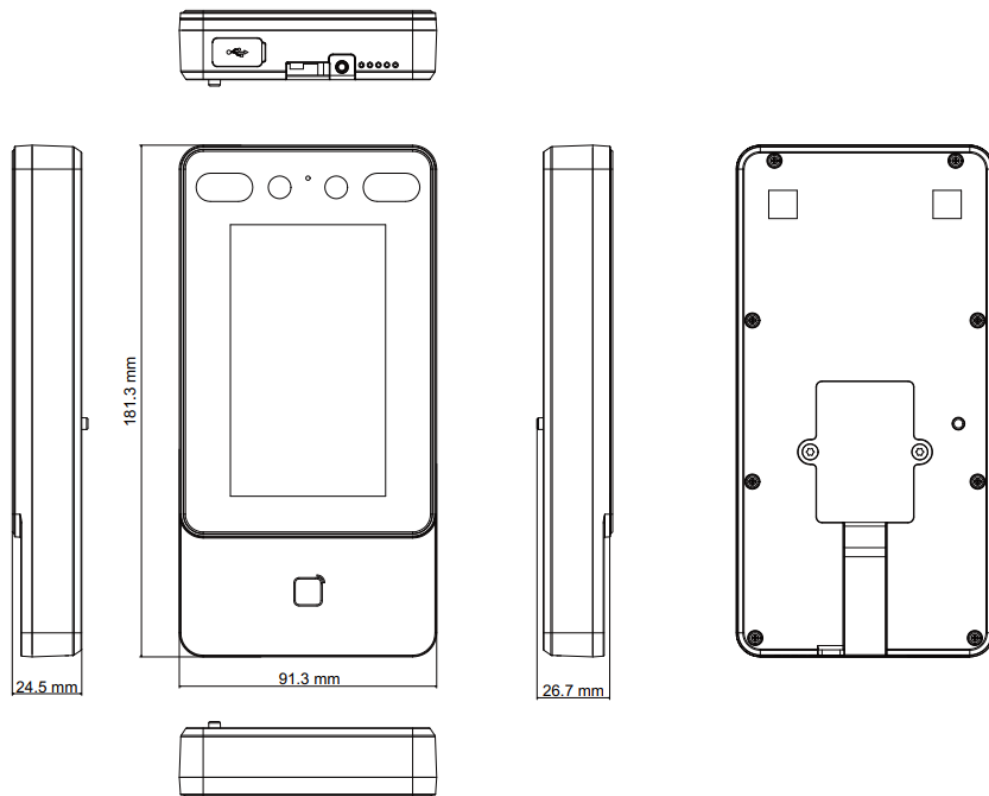

Language

English, Spanish (South America), Arabic, Thai, Indonesian, Russian, Vietnamese,
Portuguese (Brazil), Korean; Japanese

▪ Available Model

DS-K1T342DX

▪ Dimension