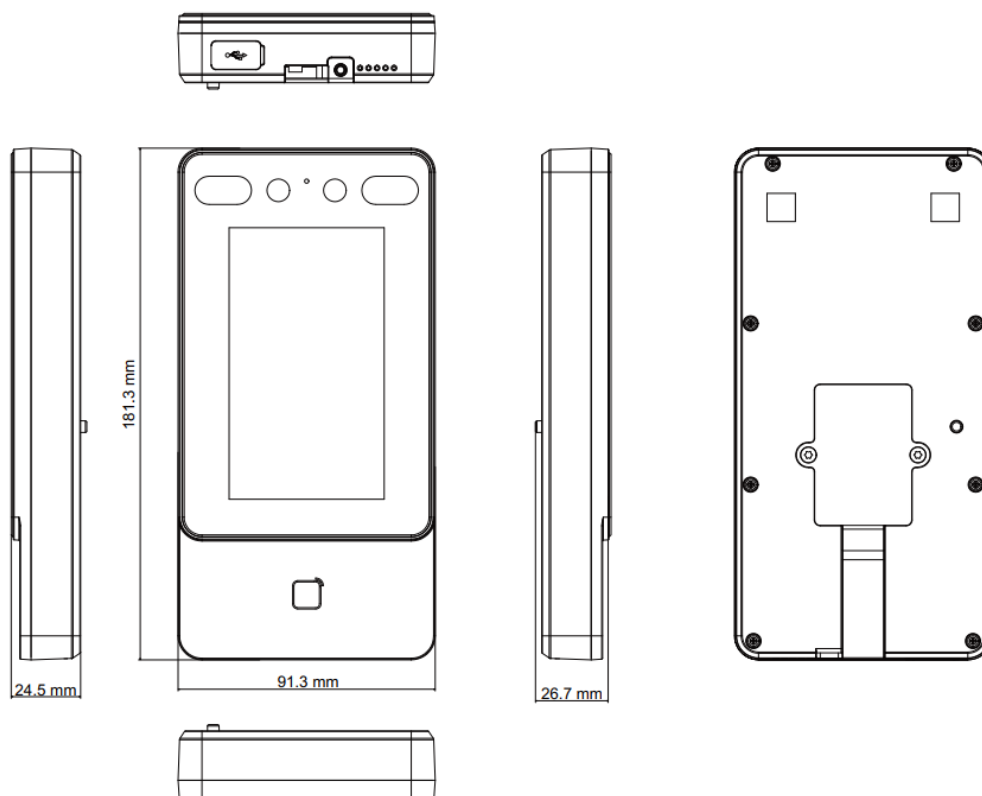

Installation	Wall Mounting
Protective level	IP65
Language	English, Spanish (South America), Arabic, Thai, Indonesian, Russian, Vietnamese, Portuguese (Brazil), Korean
Weight	Gross weight: 0.93 kg (2.05 lbs) Net weight: 0.36 kg (0.79 lbs)

▪ **Available Model**

DS-K1T342EWX

▪ **Dimension**