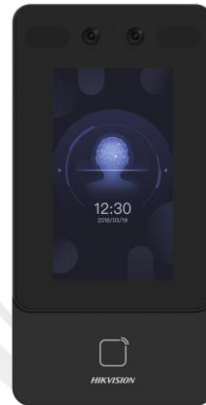

DS-K1T342EWX Face Recognition Terminal

Face recognition terminal adopts deep learning algorithm, which helps to recognize the face faster with higher accuracy. It also supports multiple authentication modes: face/card authentication, etc. It can be applied in multiple scenarios, such as buildings, enterprises, financial industries, and other important areas.

- Max.1500 faces capacity, and Max.3000 cards
- Face Recognition Terminal, 4.3-inch LCD touch screen, 2 Mega pixel wide-angle lens, Built-in EM card reading module
- Two-way audio with client software, indoor station, and main station; Supports TCP/IP、 Wi-Fi
- Supports ISAPI, ISUP5.0
- Configuration via the web client
- Face Recognition Distance: 0.3 m to 1.5 m
- Duration < 0.2 s/User
- Accuracy rate ≥ 99%
- Supports mask recognition

▪ Specification

System	
Operation system	Linux
Display	
Dimensions	4.3-inch
Resolution	272 × 480
Type	LCD
Operation method	Capacitive touch screen
Video	
Pixel	2 MP
Lens	× 2
Video standard	PAL (Default) and NTSC
Network	
Wired network	10 M/100 M self-adaptive
Wi-Fi	Support
Interface	
Network interface	1
RS-485	1
Wiegand	1
Lock output	1
Exit button	1
Door contact input	1
IO output	-
TAMPER	1
USB	1
Capacity	
Card capacity	3,000
Face capacity	1,500
Event capacity	150,000
Authentication	
Card type	EM card
Card reading frequency	125 KHz
Face recognition duration	< 0.2 s
Face recognition accuracy rate	> 99%
Face recognition distance	0.3 to 1.5 m
Function	
Face anti-spoofing	Support
Audio prompt	Support
Time synchronization	Support
General	
Power supply	12 VDC/1 A (power adapter included)
Working temperature	-30 °C to 60 °C (-22 °F to 140 °F)
Working humidity	0 to 90% (No condensing)
Dimensions	91.3 mm × 181.3 mm × 24.5 mm (3.59" × 7.14" × 0.96")