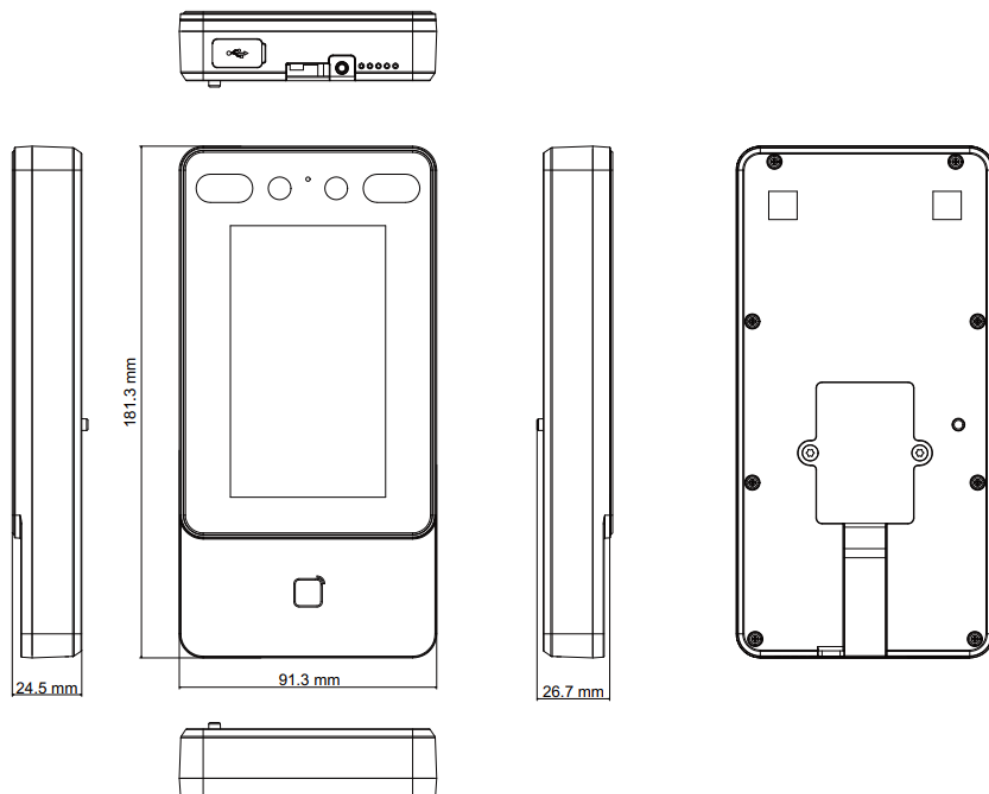

- Max.1500 faces capacity, and Max.3000 cards
- Face Recognition Terminal, 4.3-inch LCD touch screen, 2 Mega pixel wide-angle lens, Built-in Mifare card reading module
- Two-way audio with client software, indoor station, and main station; Supports TCP/IP
- Supports ISAPI, ISUP5.0
- Configuration via the web client
- Face Recognition Distance: 0.3 m to 1.5 m
- Duration < 0.2 s/User
- Accuracy rate ≥ 99%
- Supports mask recognition

▪ Specification

System	
Operation system	Linux
Display	
Dimensions	4.3-inch
Resolution	272 × 480
Type	LCD
Operation method	Capacitive touch screen
Video	
Pixel	2 MP
Lens	× 2
Video standard	PAL (Default) and NTSC
Network	
Wired network	10 M/100 M self-adaptive
Wi-Fi	Not support
Interface	
Network interface	1
RS-485	1
Wiegand	1
Lock output	1
Exit button	1
Door contact input	1
TAMPER	1
USB	1
Capacity	
Card capacity	3,000
Face capacity	1,500
Event capacity	150,000
Authentication	
Card type	Mifare 1 card
Card reading frequency	13.56 MHz
Face recognition duration	< 0.2 s
Face recognition accuracy rate	> 99%
Face recognition distance	0.3 to 1.5 m
Function	
Face anti-spoofing	Support
Audio prompt	Support
Time synchronization	Support
General	
Power supply	12 VDC/1 A (power adapter included)
Working temperature	-30 °C to 60 °C (-22 °F to 140 °F)
Working humidity	0 to 90% (No condensing)
Dimensions	91.3 mm × 181.3 mm × 24.5 mm (3.59" × 7.14" × 0.96")
Installation	Wall Mounting

Protective level	IP65
Language	English, Spanish (South America), Arabic, Thai, Indonesian, Russian, Vietnamese, Portuguese (Brazil), Korean

▪ Available Model

DS-K1T342MX

▪ Dimension

Distributed by

**HIKVISION®****Headquarters**