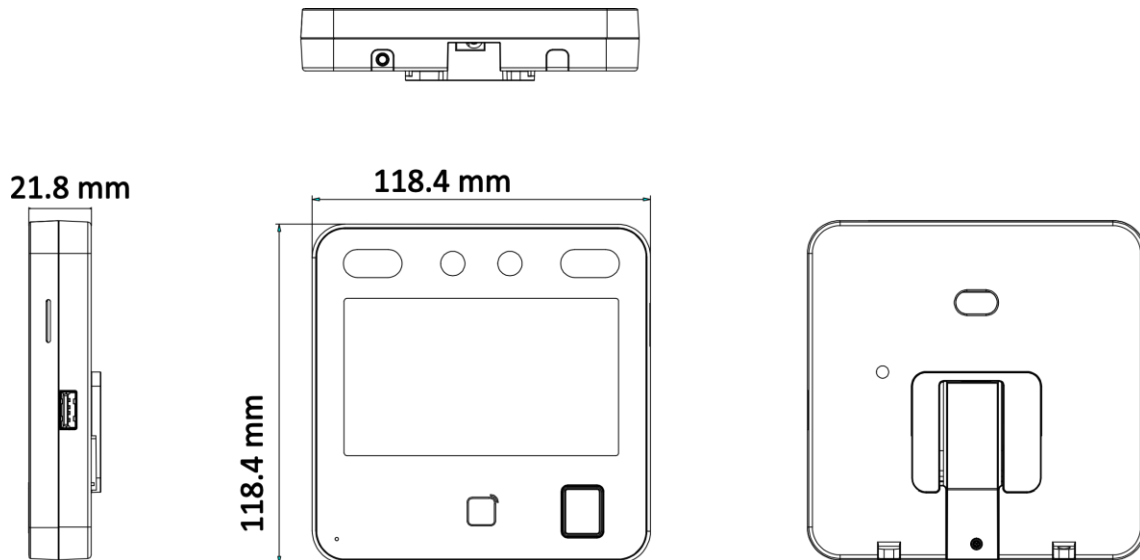

Working temperature	-10 °C to 40 °C (14 °F to 104 °F)
Working humidity	0 to 90% (No condensing)
Dimensions	118.4 mm × 118.4 mm × 21.8 mm (4.66" × 4.66" × 0.86")
Application environment	Indoor
Installation	Wall Mounting; Base Mounting
Language	English, Spanish (South America), Arabic, Thai, Indonesian, Russian, Vietnamese, Portuguese (Brazil), Korean; Japanese

▪ **Available Model**

DS-K1T343EFWX

▪ **Dimension**