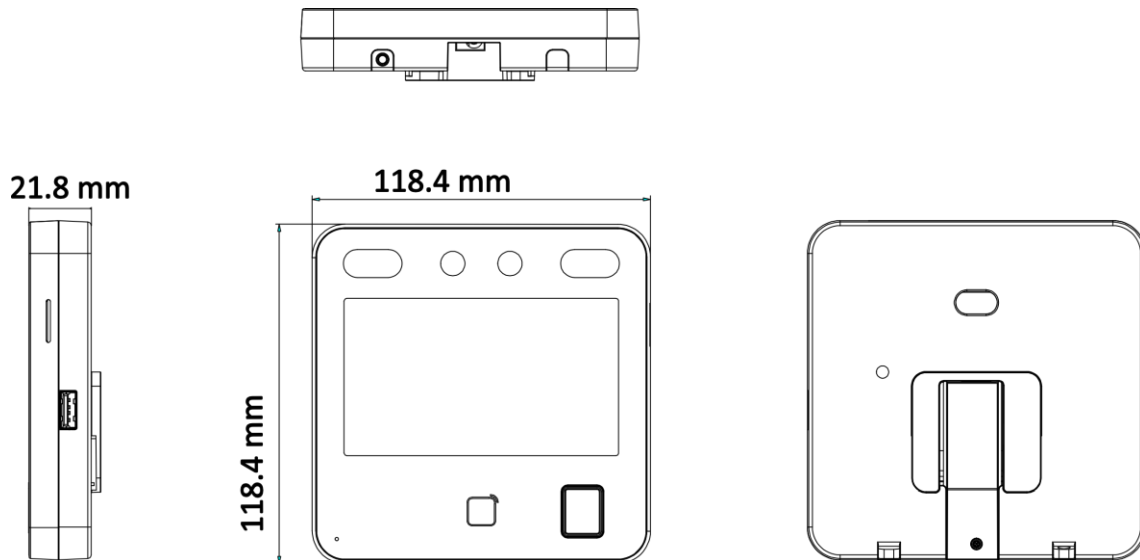

Working temperature	-10 °C to 40 °C (14 °F to 104 °F)
Working humidity	0 to 90% (No condensing)
Dimensions	118.4 mm × 118.4 mm × 21.8 mm (4.66" × 4.66" × 0.86")
Application environment	Indoor
Installation	Wall Mounting; Base Mounting
Language	English, Spanish (South America), Arabic, Thai, Indonesian, Russian, Vietnamese, Portuguese (Brazil), Korean; Japanese

▪ **Available Model**

DS-K1T343MFX

▪ **Dimension**